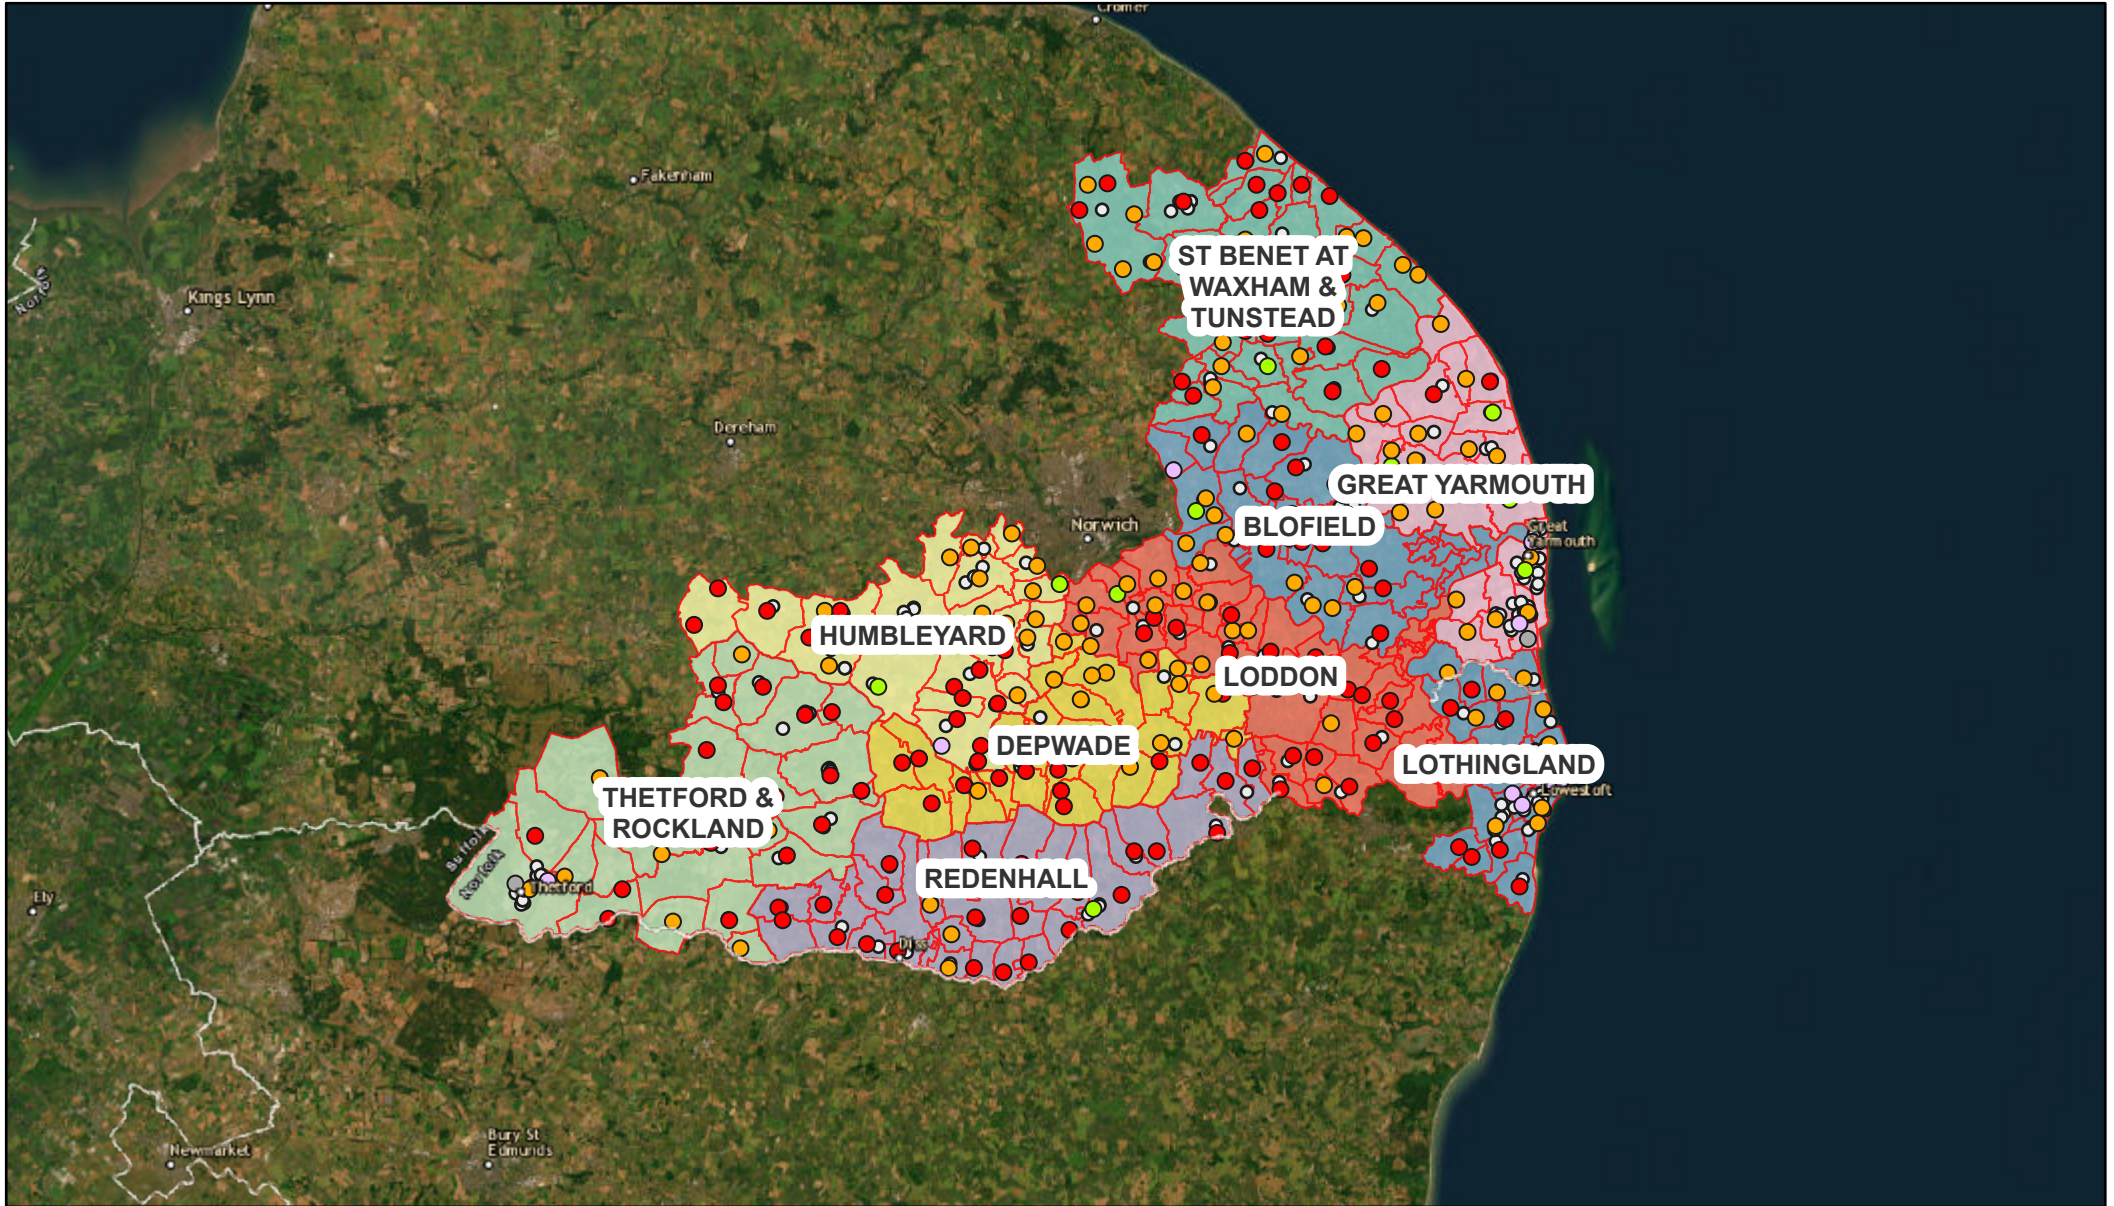

Norwich Diocese-Archdeaconries-Norfolk

06/07/2023

- | | | | | |
|--|--|--|--|---|
| World Boundaries and Places | ● Grade II listed | Parishes (boundaries only) | GREAT YARMOUTH | REDENHALL |
| Churches | ● Unlisted | Deanery | HUMBLEYARD | |
| ● Grade I listed | ● Other | BLOFIELD | LODDON | |
| ● Grade II* listed | Schools | DEPWADE | LOTHINGLAND | |