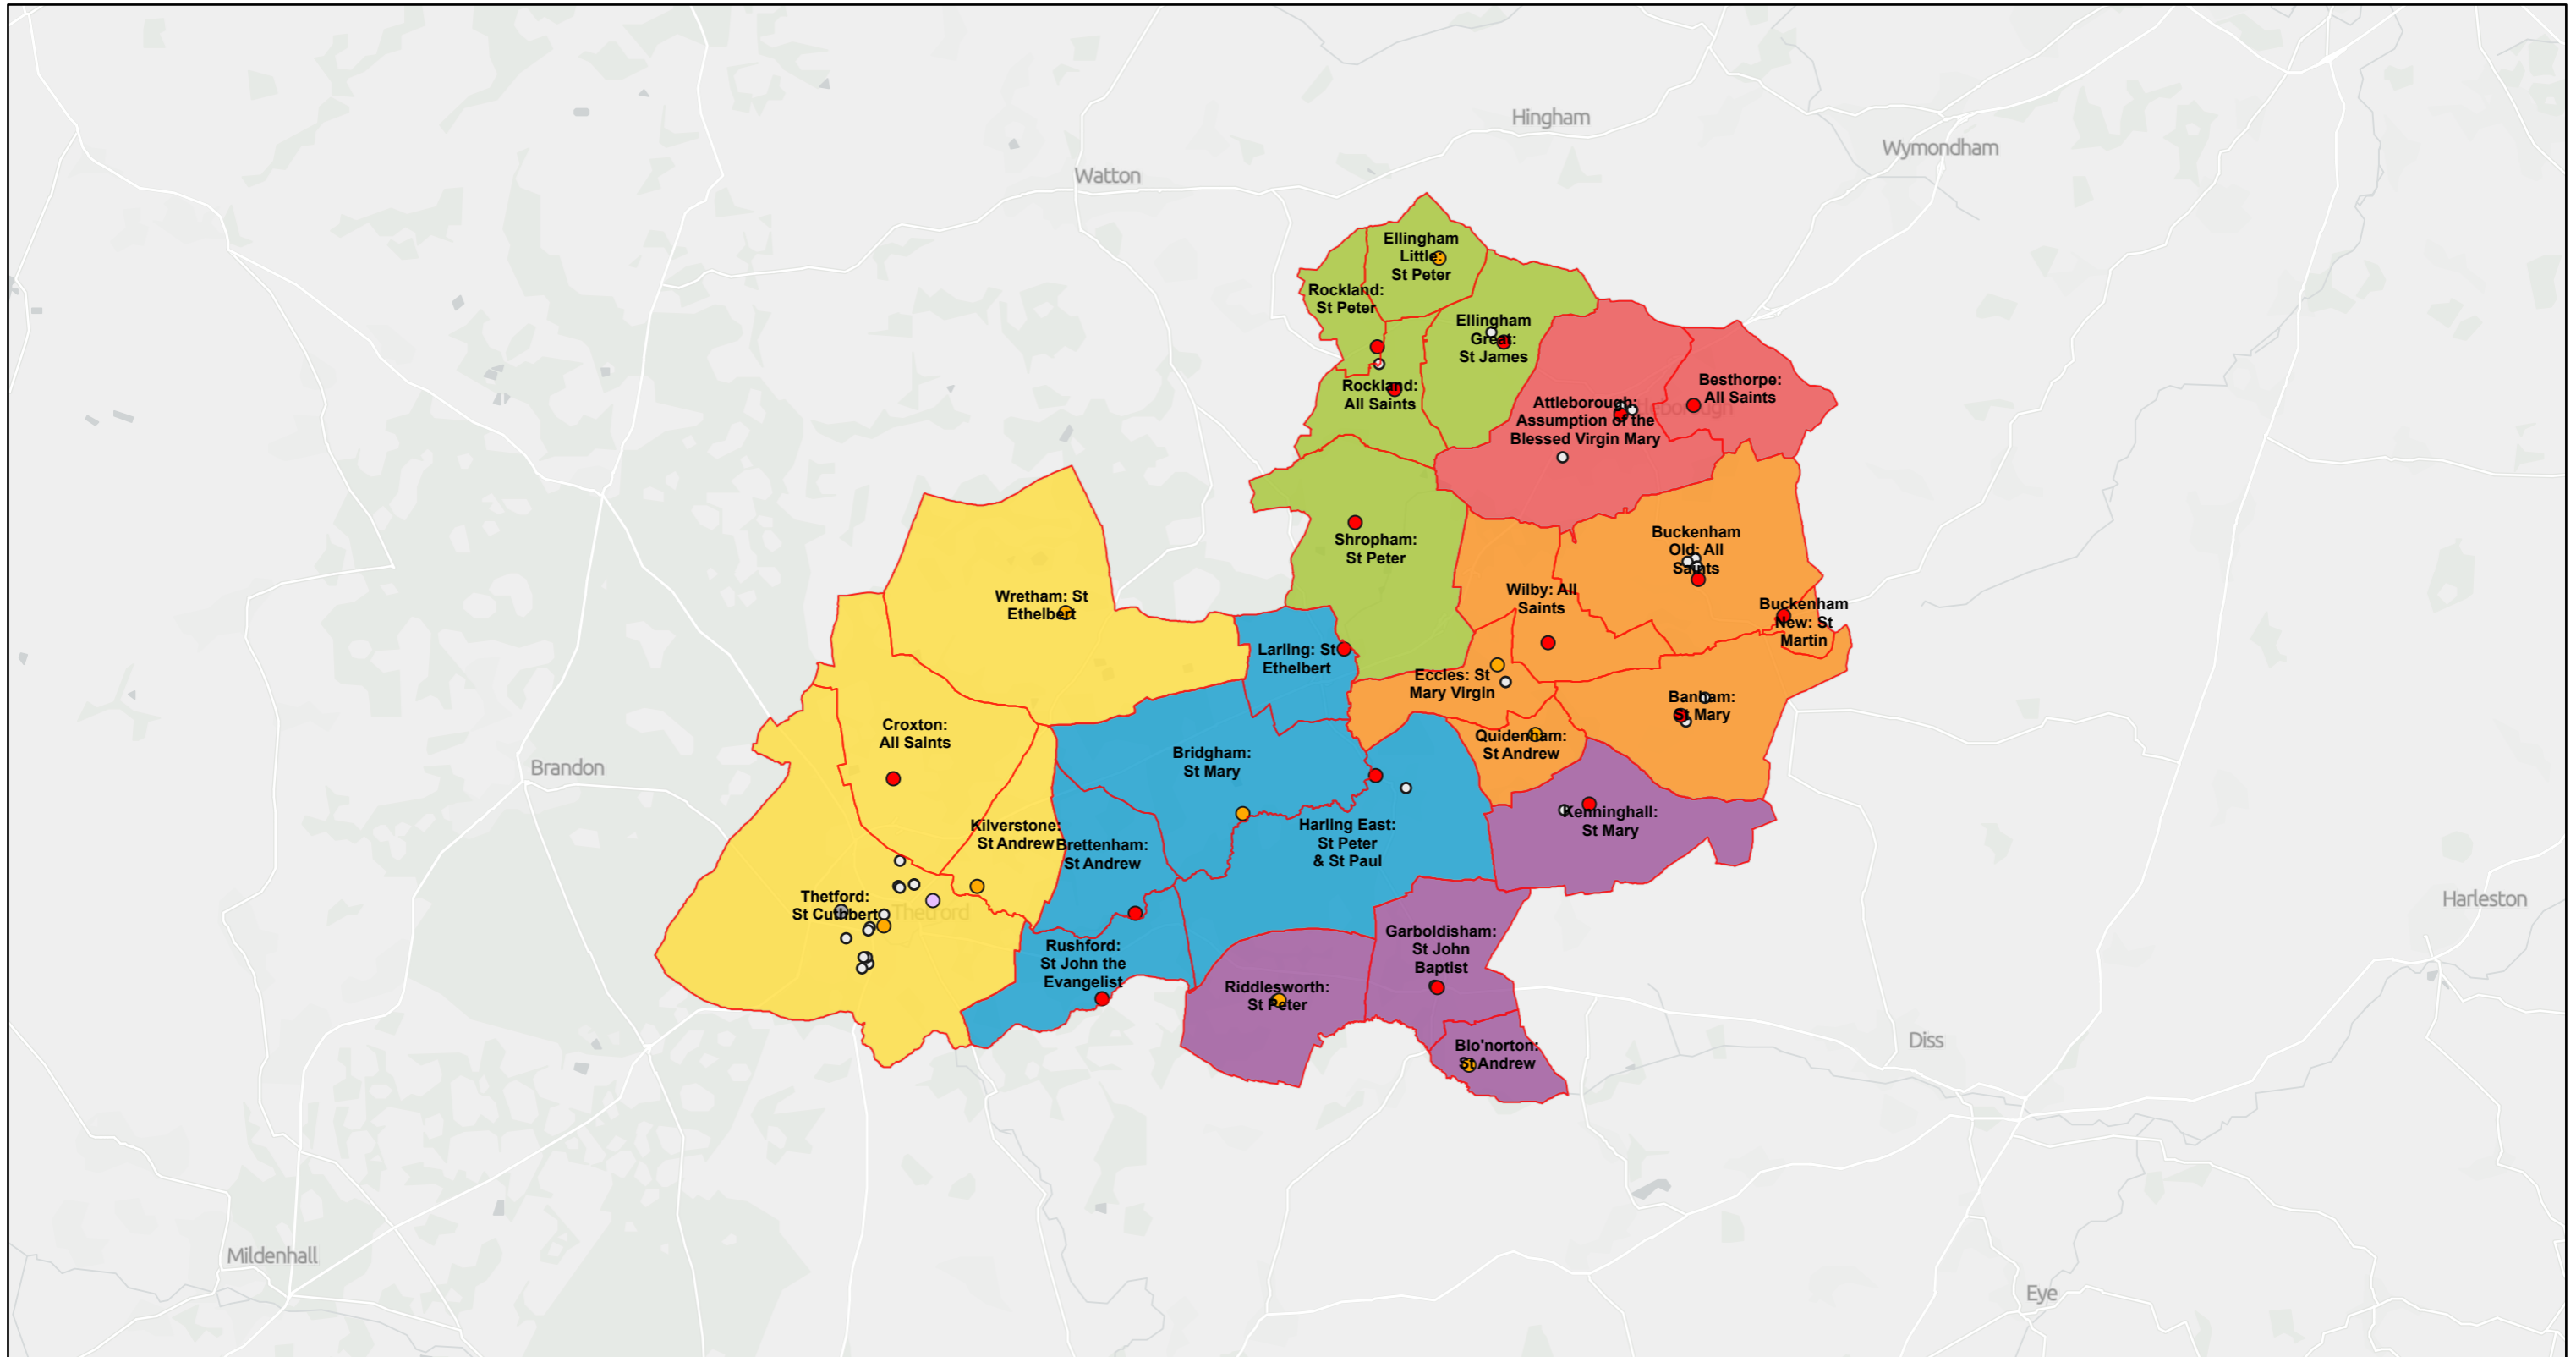

Norfolk-Theford

06/07/2023

Parishes (boundaries only)

Other

Gt and Lt Ellingham Rockland and Shropham etc

Churches

Schools

Guiltcross

Grade I listed

Benefice

Quidenham Gp

Grade II* listed

Attleborough w Besthorpe

Thetford

Unlisted

E w W Harling Bridgham w Roudham Larling etc

1:154,211

Contains OS data © Crown Copyright and database right 2022
Contains data from OS Zoomstack