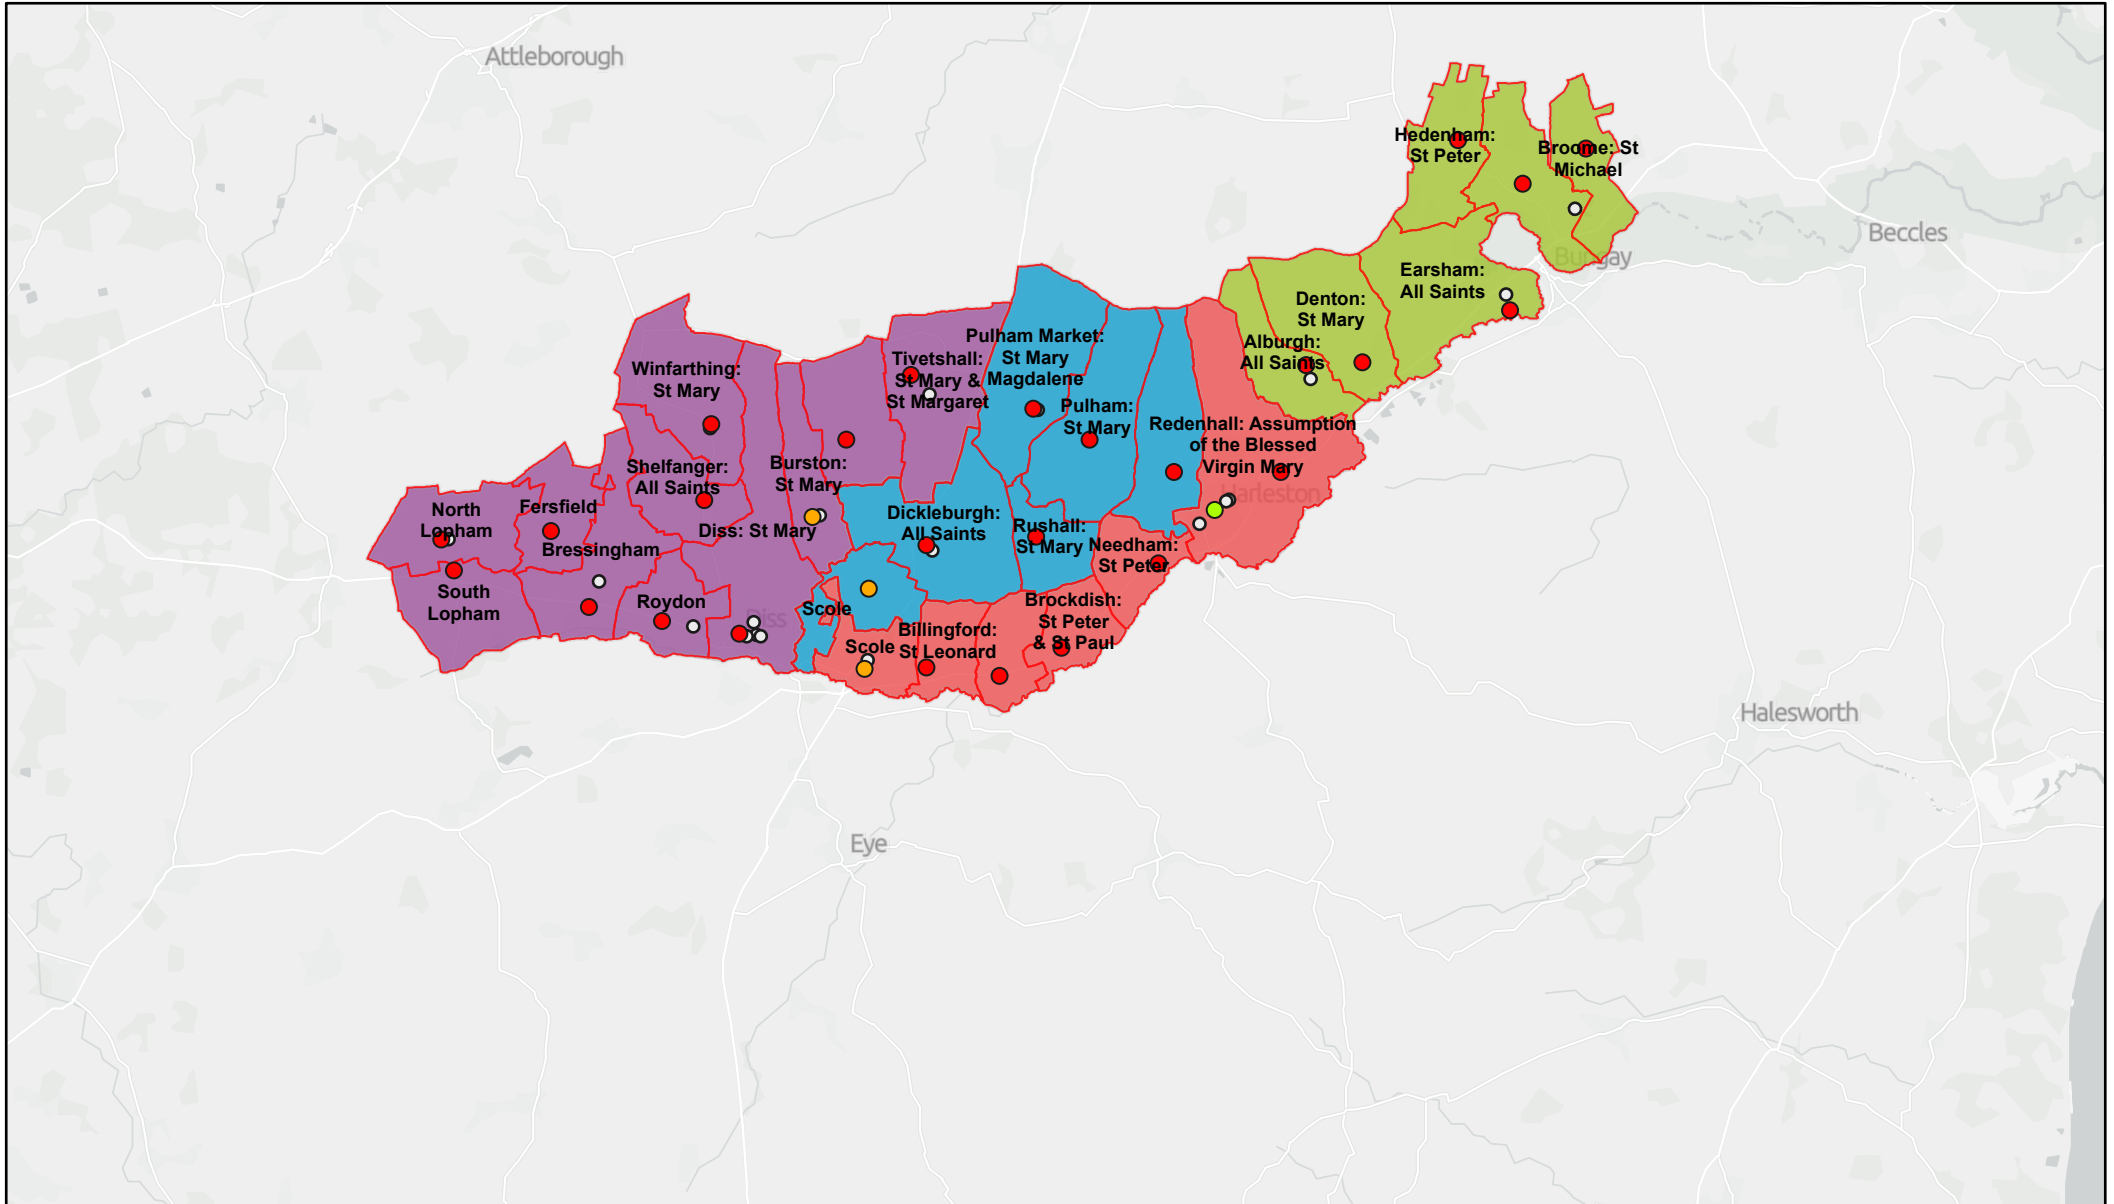

Norfolk-Redenhall

06/07/2023

Churches

- Grade I listed
- Grade II* listed
- Grade II listed

○ Schools

- Parishes (boundaries only)
- The Diss Team Ministry
- Redenhall with Scole

Dickleburgh and The Pulhams

Ditchingham, Hedenham, Broome, Earsham, Alburgh an

The Diss Team Ministry

1:205,079

0 1.75 3.5 7 mi

0 2.75 5.5 11 km

Contains OS data © Crown Copyright and database right 2022
Contains data from OS Zoomstack