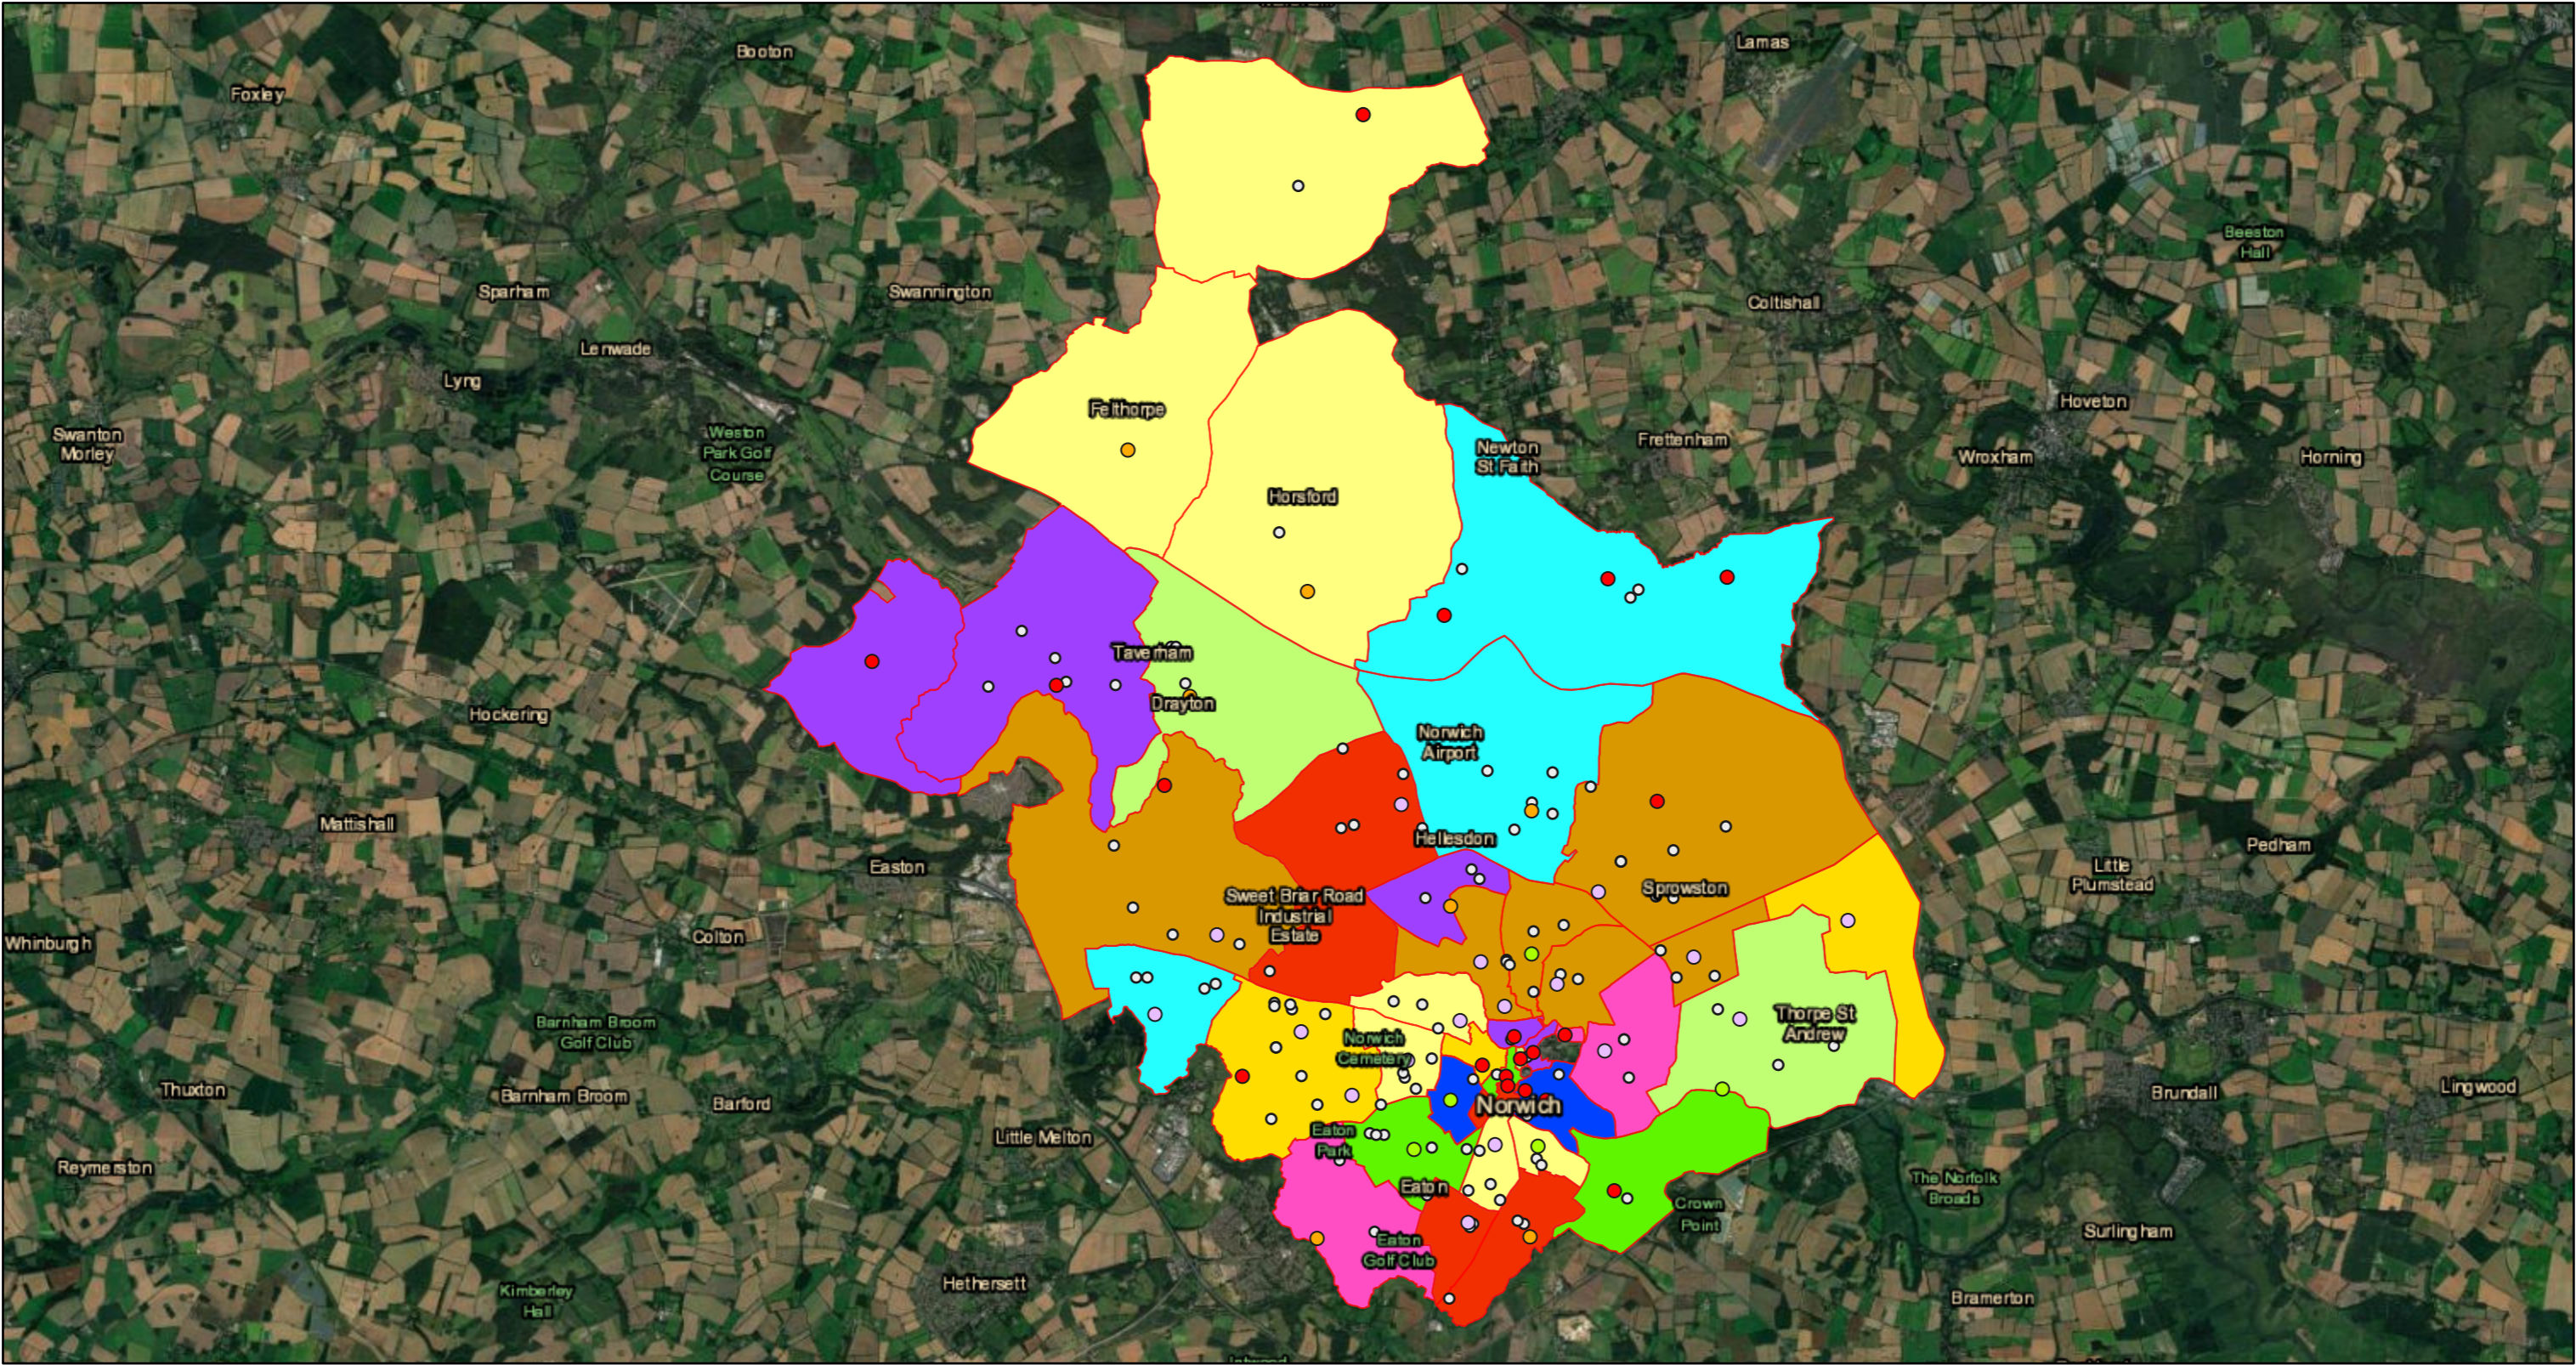

Norwich Diocese-Archdeaconries-Norwich

06/07/2023

World Boundaries and Places	Benefice	Eaton (St Andrew)	Nor Heartsease St Fran	Norwich, Lakenham Saint Mark
Churches	Nor St Steph	Eaton, Christchurch	Nor St Andr	Old Catton
● Grade I listed	The Mitre	Heigham H Trin	Nor St Giles	Taverham with Ringland
● Grade II* listed	Bowthorpe	Hellesdon	Nor St Helen	
● Grade II listed	Colegate and Tombland, Norwich	Horsford, Felthorpe and Hevingham	Nor St Pet Mancroft w St Jo Maddermarket	
○ Unlisted	Costessey	Horsham St Faith, Spixworth and Crostwick	Norwich (St John the Baptist) Timberhill w Norwich	
○ Schools	Drayton St Margaret	Mile Cross	Norwich, Lakenham St John & All Saints & Tuckswoo	
□ Parishes (boundaries only)	Earlham			

Earthstar Geographics, OS, Esri, HERE, Garmin