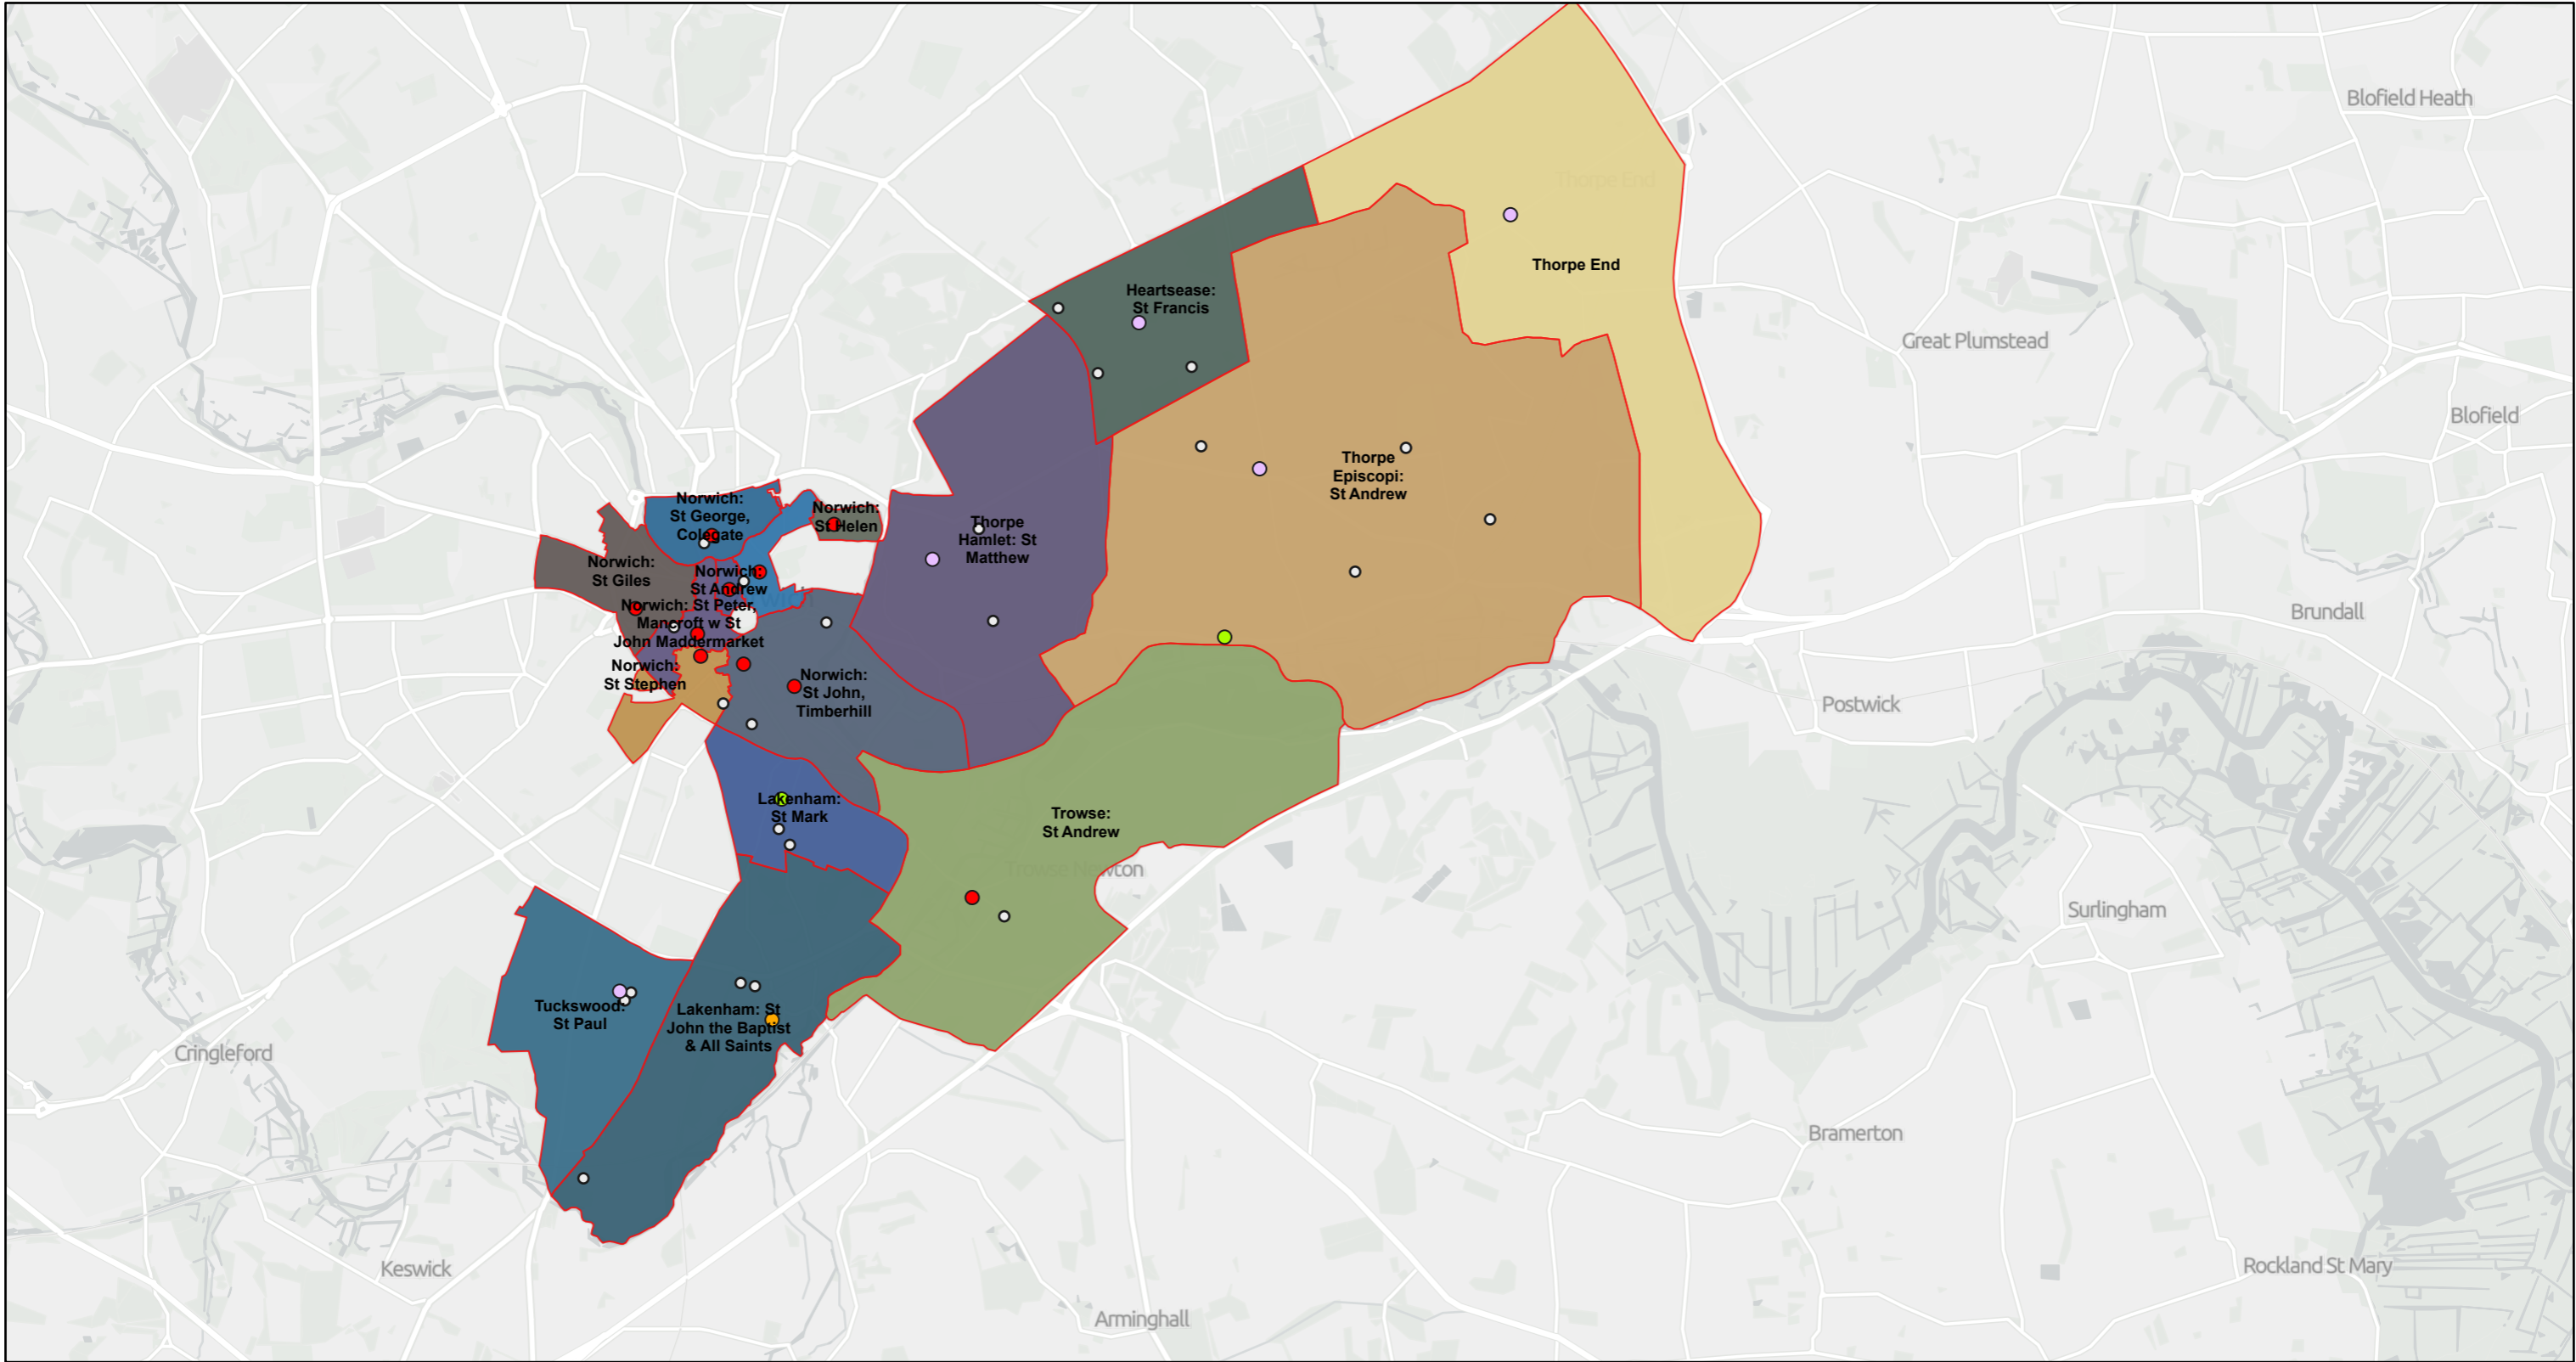

Norwich-East

06/07/2023

Churches

- Grade I listed
- Grade II* listed
- Grade II listed
- Unlisted
- Schools
- Parishes (boundaries only)

Parishes

- 1 – 1,231
- > 1,231 – 2,557
- > 2,557 – 3,811
- > 7,463 – 8,624
- > 8,624 – 9,829
- > 11,065 – 12,307

Benefice

- Nor St Steph
- Colegate and Tombland, Norwich
- Nor Heartsease St Fran
- Nor St Andr
- Nor St Giles
- Nor St Helen
- Nor St Pet Mancroft w St Jo Maddermarket

Benefice

- Norwich (St John the Baptist) Timberhill w Norwich
- Norwich, Lakenham St John & All Saints & Tuckswoo
- Norwich, Lakenham Saint Mark
- Thorpe
- Thorpe End
- Thorpe St Matt
- Trowse

Contains OS data © Crown Copyright and database right 2022
 Contains data from OS Zoomstack