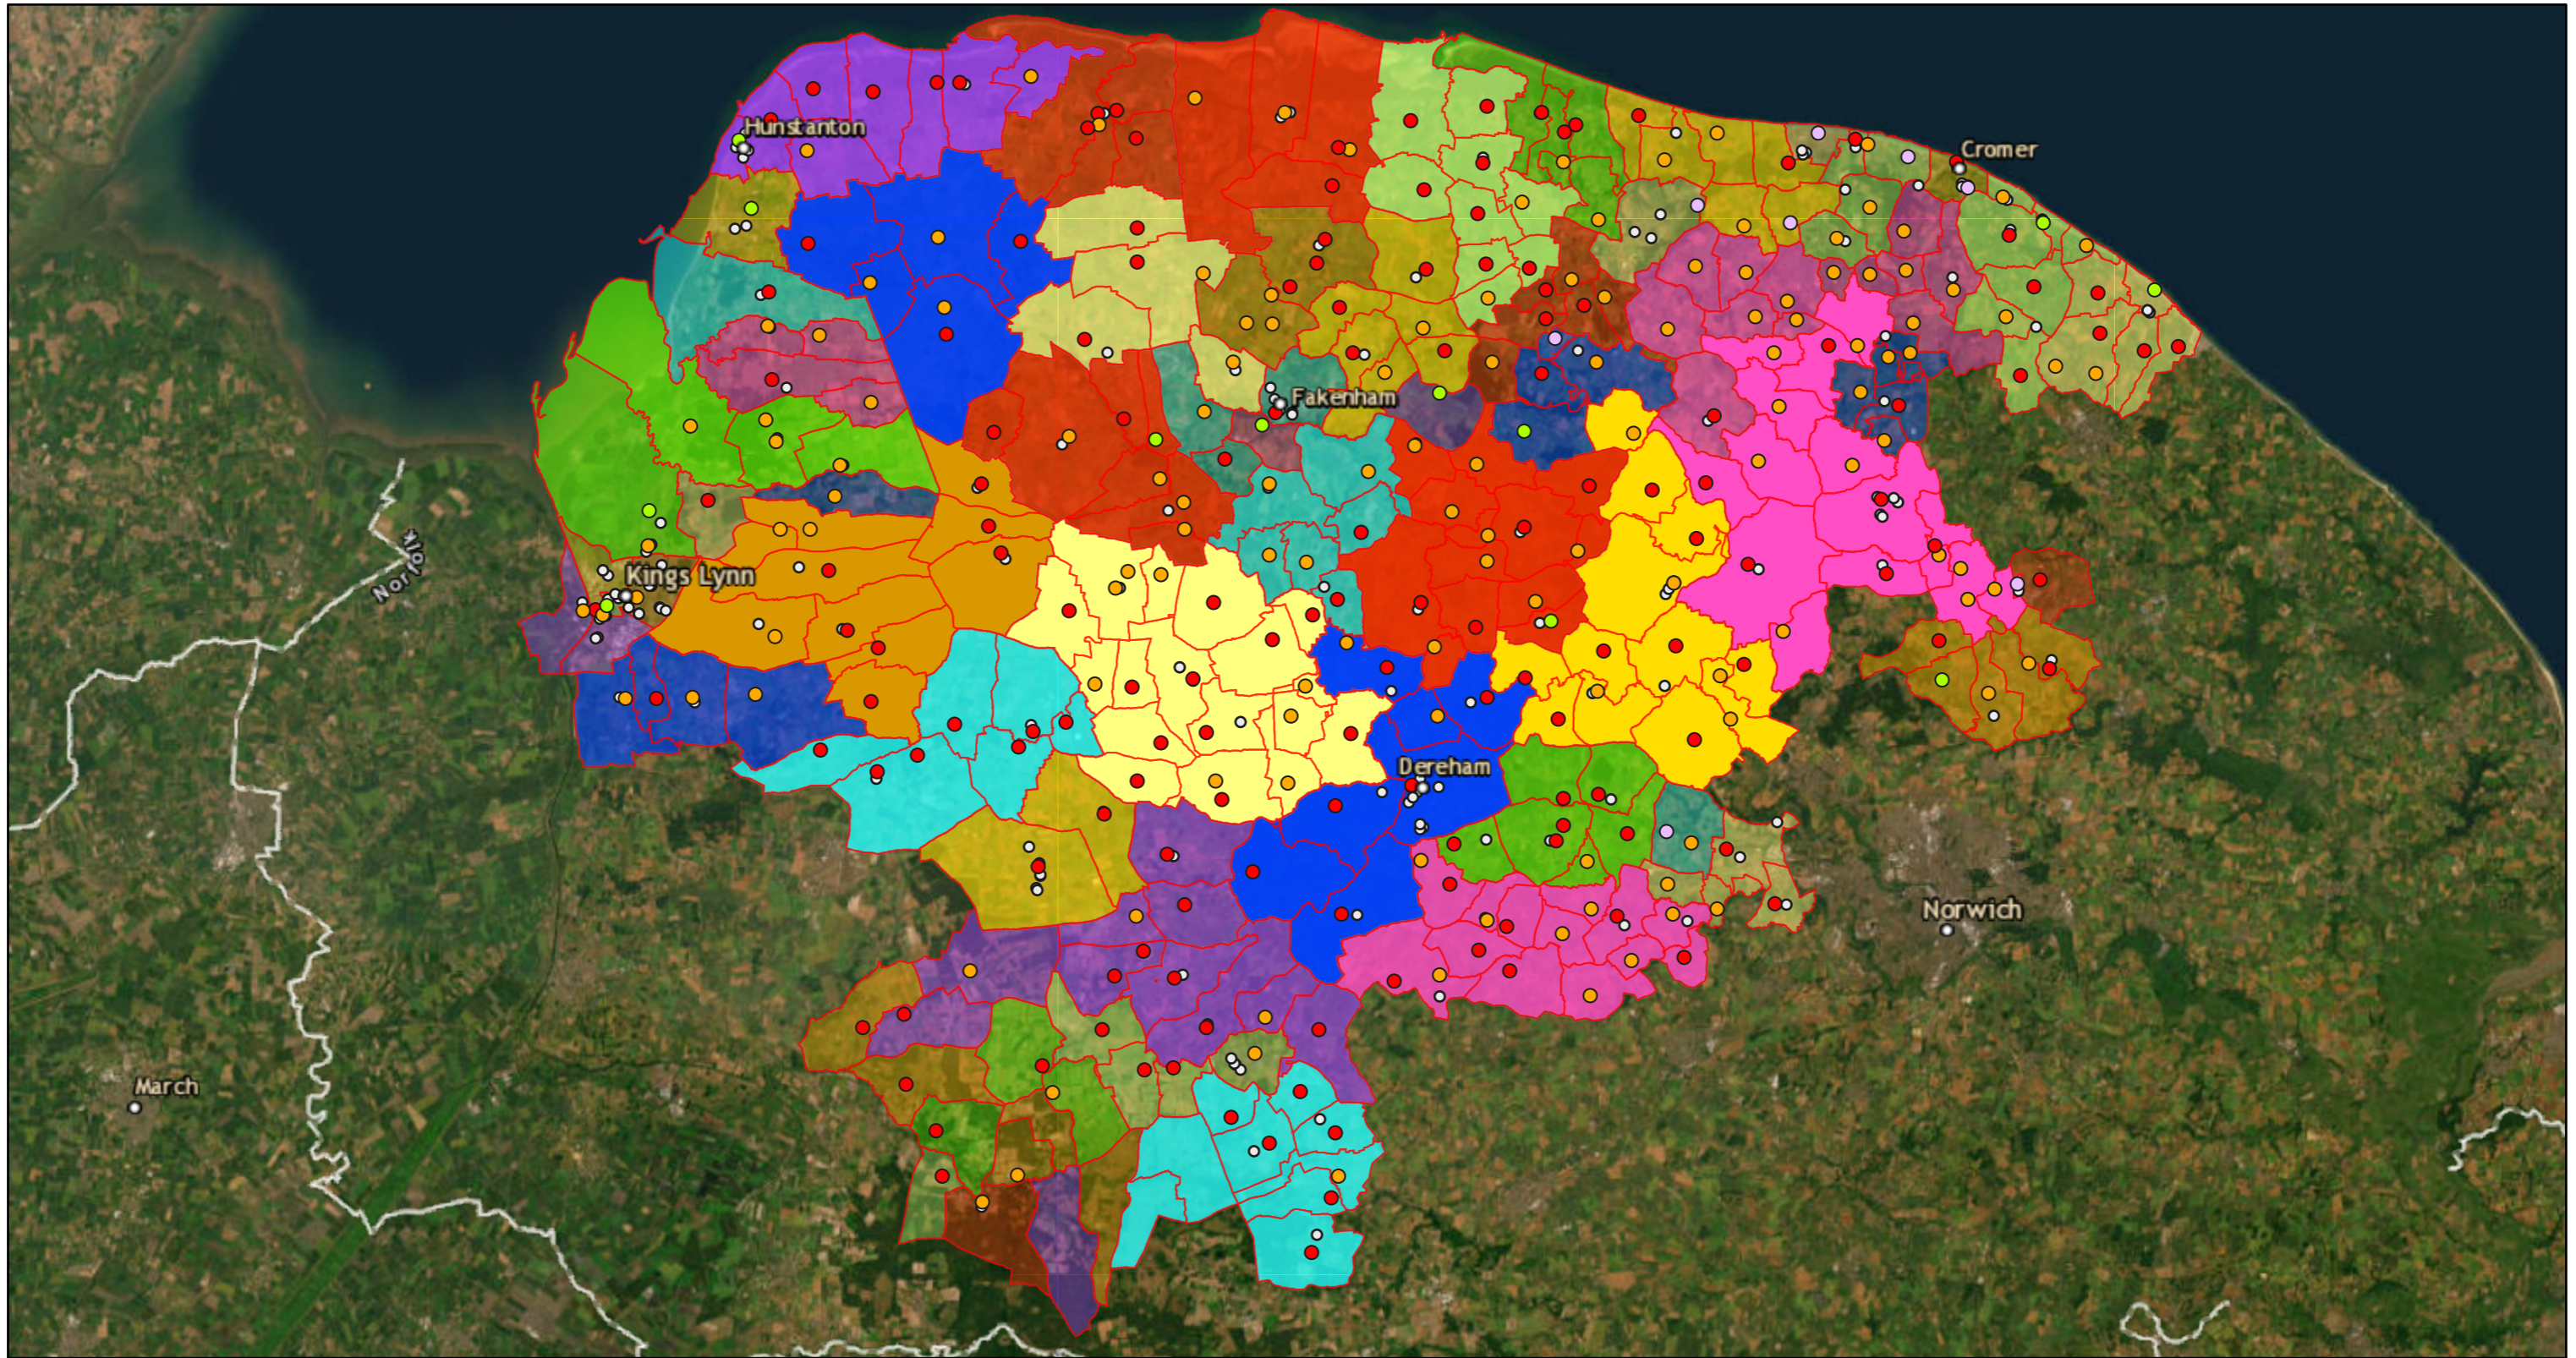

# Norwich Diocese-Archdeaconries-Lynn

06/07/2023

- World Boundaries and Places
- Benefice
- Churches
- Grade I listed
- Grade II\* listed
- Grade II listed
- Unlisted
- Schools
- Parishes (boundaries only)

- Brinton Briningham Hunworth Study etc
- Blakeney w Cley Wiveton Glandford etc
- Briston, Burgh Parva, Hindolveston & Melton Consta
- Burnham Gp of Par
- Castle Rising
- Caston Griston Merton Thompson etc
- Cockley Cley w Gooderstone
- Ashill, Carbrooke, Ovington and Saham Toney
- Ashwicken with Leziate, Bawsey and Mintyln, Congha
- Aylmerton Runton Beeston Regis and Gresham
- Barney, Hindringham, Thursford, Gt Snoring, Lt Sno
- Barnham Broom and Upper Yare
- Coltishall w Great Hautbois, Frettenham, Hainford,
- Cranwich
- Cromer
- Dersingham, Anmer, Ingoldisthorpe and Shernbourne
- Didlington
- Docking, The Birchans, Fring, Stanhoe and Sedgfor
- E w W Rudham Helhoughton etc

Esri, HERE, Garmin, Earthstar Geographics