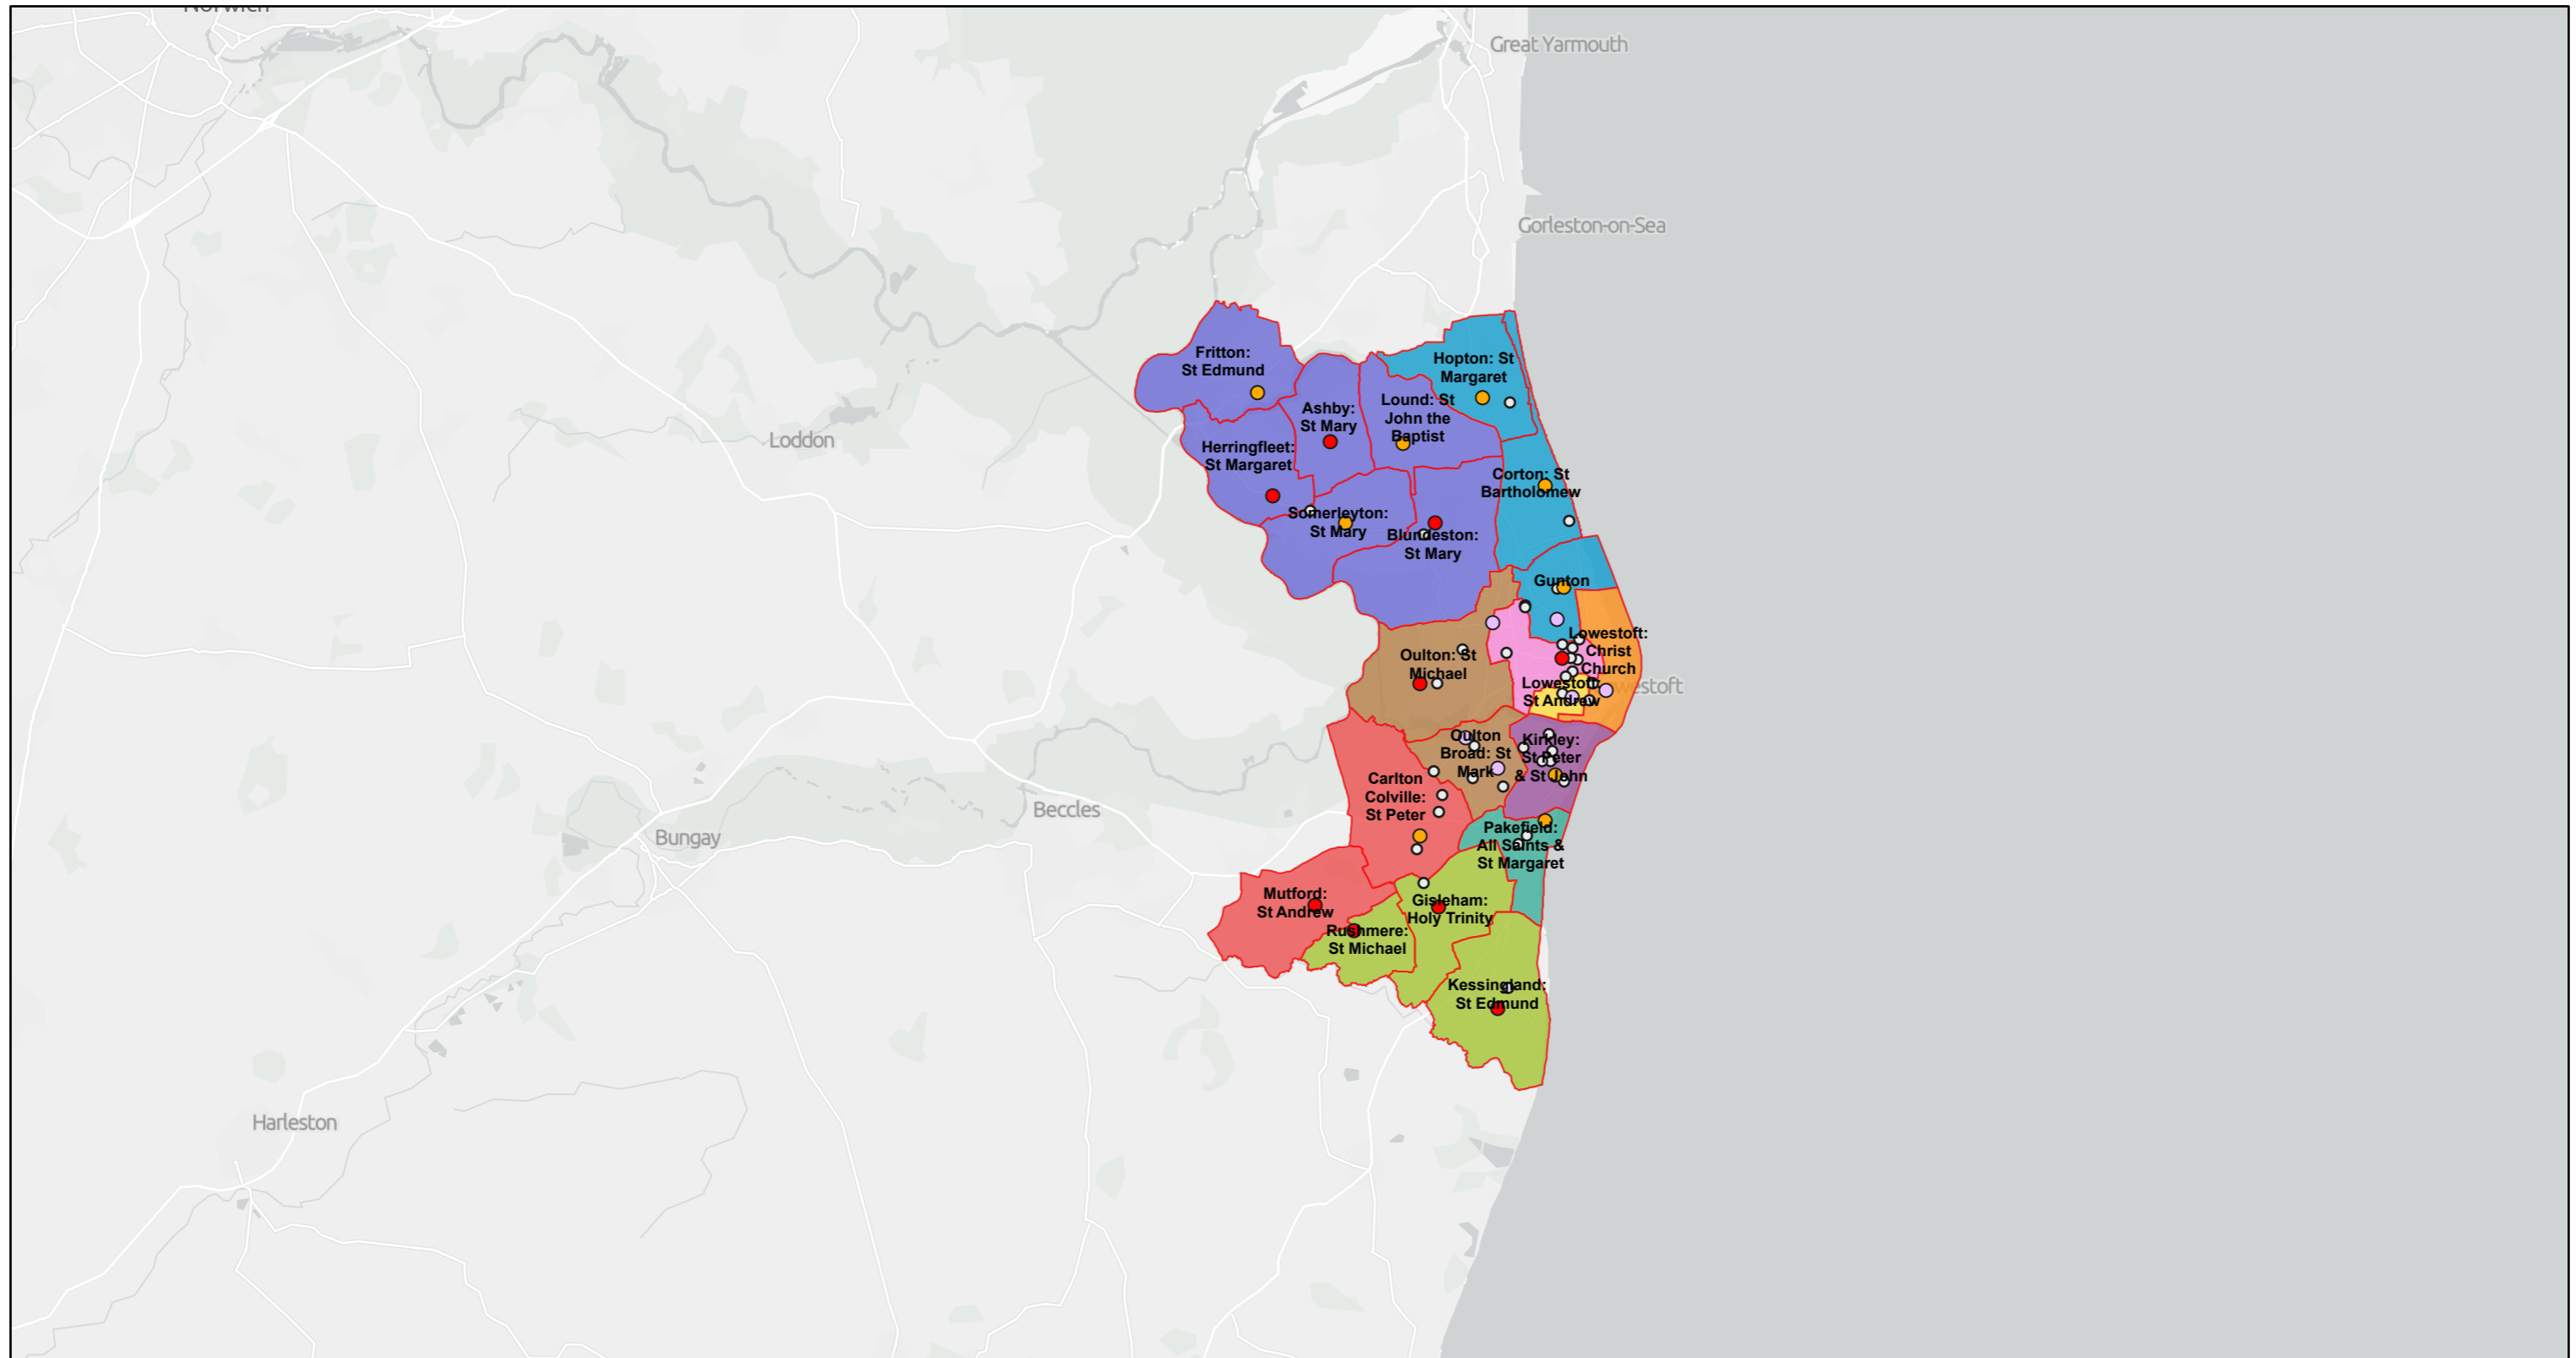

# Norfolk-Lothingland

06/07/2023

## Churches

- Grade I listed
- Grade II\* listed
- Unlisted
- Schools

## Benefice

- Carlton Colville and Mutford
- Hopton, Corton and Gunton
- Kessingland Gisleham and Rushmere
- Kirkley St Pet and St Jo
- Lowestoft Ch Ch

- Lowestoft St Andr
- Lowestoft St Marg
- Oulton Broad Team Ministry
- Pakefield
- Somerleyton Ashby Fritton Herringfleet etc

Parishes (boundaries only)

1:144,136

Contains OS data © Crown Copyright and database right 2022  
Contains data from OS Zoomstack