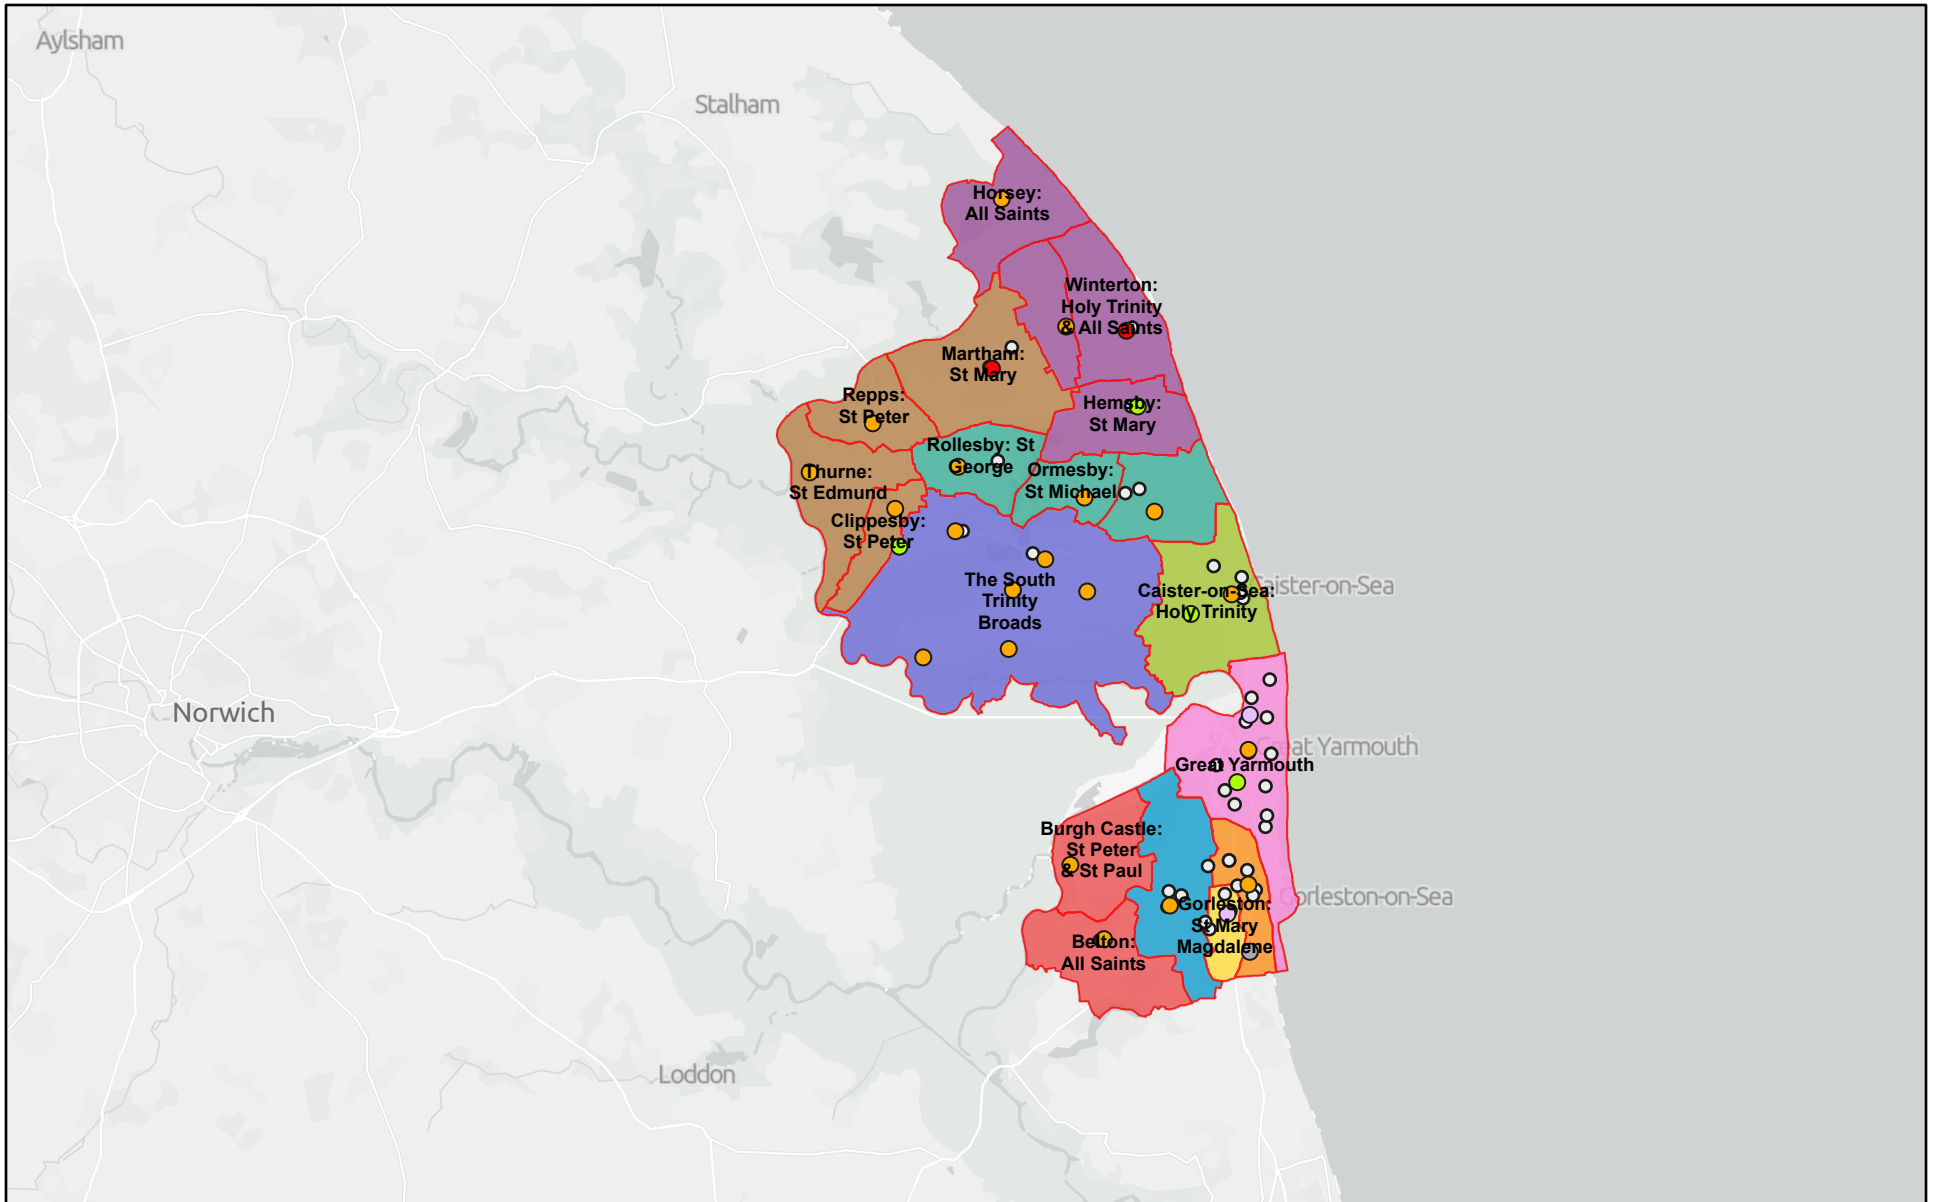

Norfolk-Great Yarmouth

06/07/2023

- | | | | |
|--------------------|------------------------------|--------------------------|--|
| Churches | ● Other | ■ Bradwell | ■ Gt Yarmouth |
| ● Grade I listed | ○ Schools | ■ Caister | ■ Martham and Repps w Bastwick and Thurne w Clippeby |
| ● Grade II* listed | □ Parishes (boundaries only) | ■ Flegg Coastal Benefice | ■ Ormesby St Marg w Scratby Ormesby St Mich etc |
| ● Grade II listed | ■ Benefice | ■ Gorleston St Andr | ■ The South Trinity Broads |
| ○ Unlisted | ■ Belton and Burgh Castle | ■ Gorleston St Mary | |

Contains OS data © Crown Copyright and database right 2022
 Contains data from OS Zoomstack