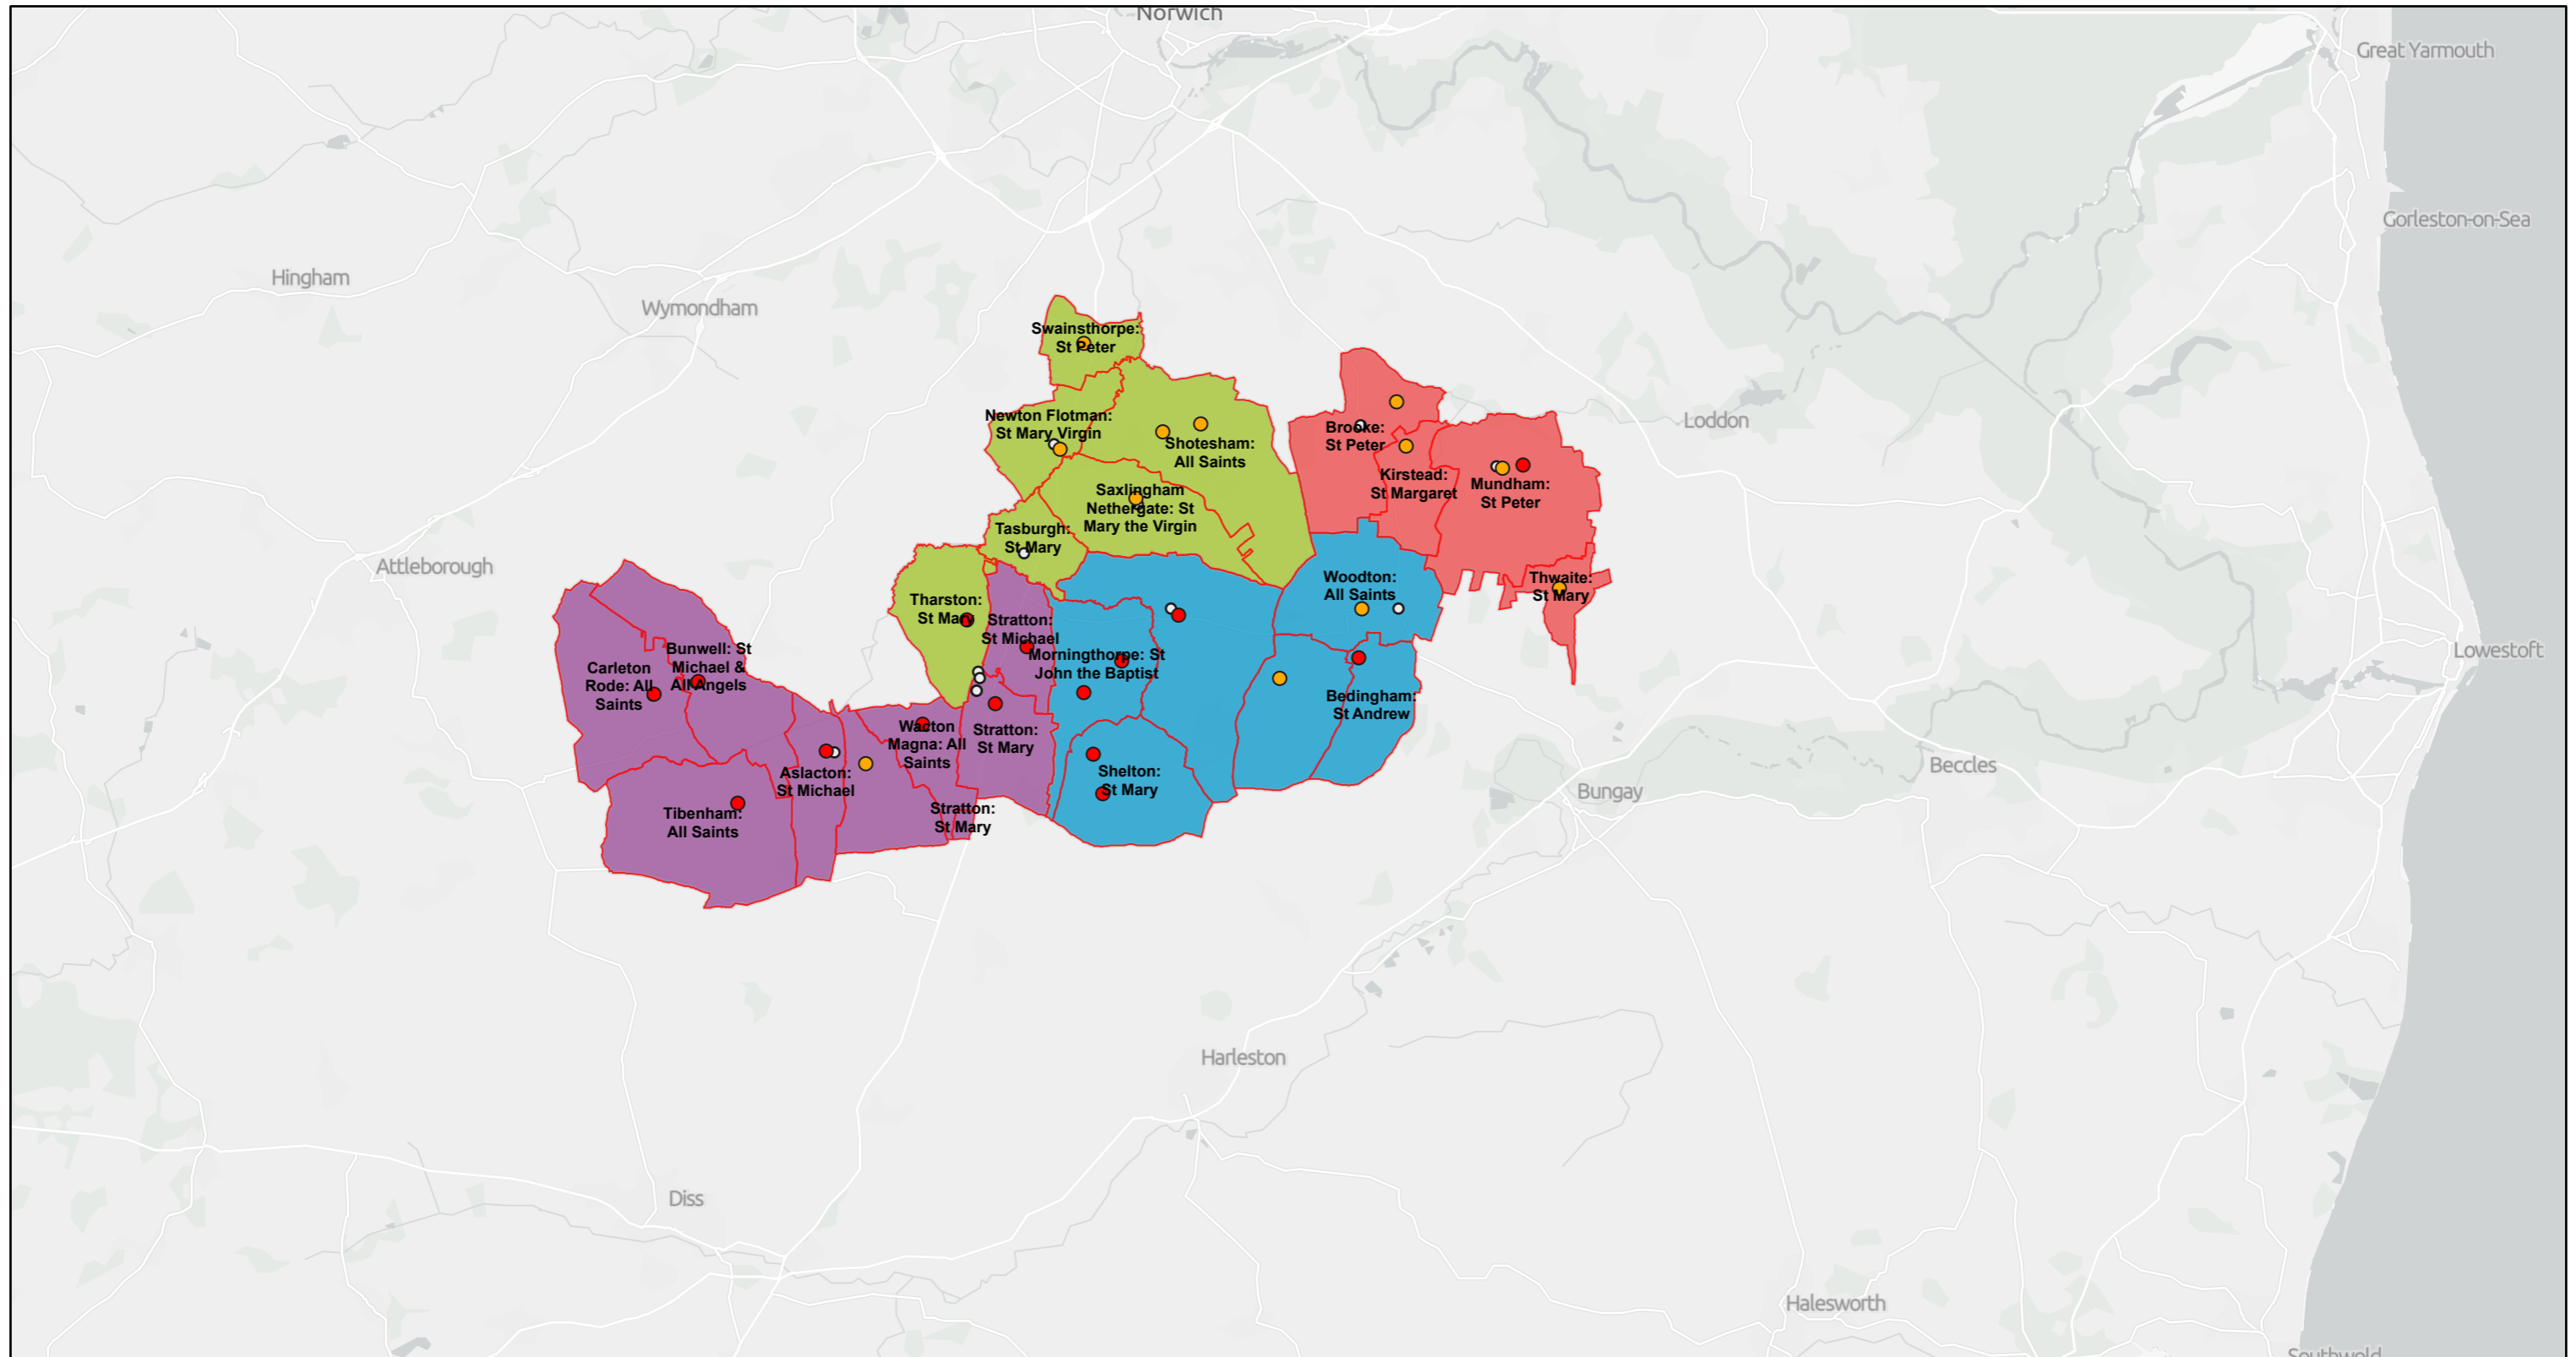

Norfolk-Depwade

06/07/2023

Churches

- Grade I listed
- Grade II* listed
- Schools

Benefice

- Brooke Kirstead Mundham w Seething and Thwaite
- Hempnall
- Newton Flotman Swainsthorpe Tasburgh etc
- The Long Stratton and Pilgrim Team Ministry

Parishes (boundaries only)

1:154,211

Contains OS data © Crown Copyright and database right 2022
 Contains data from OS Zoomstack