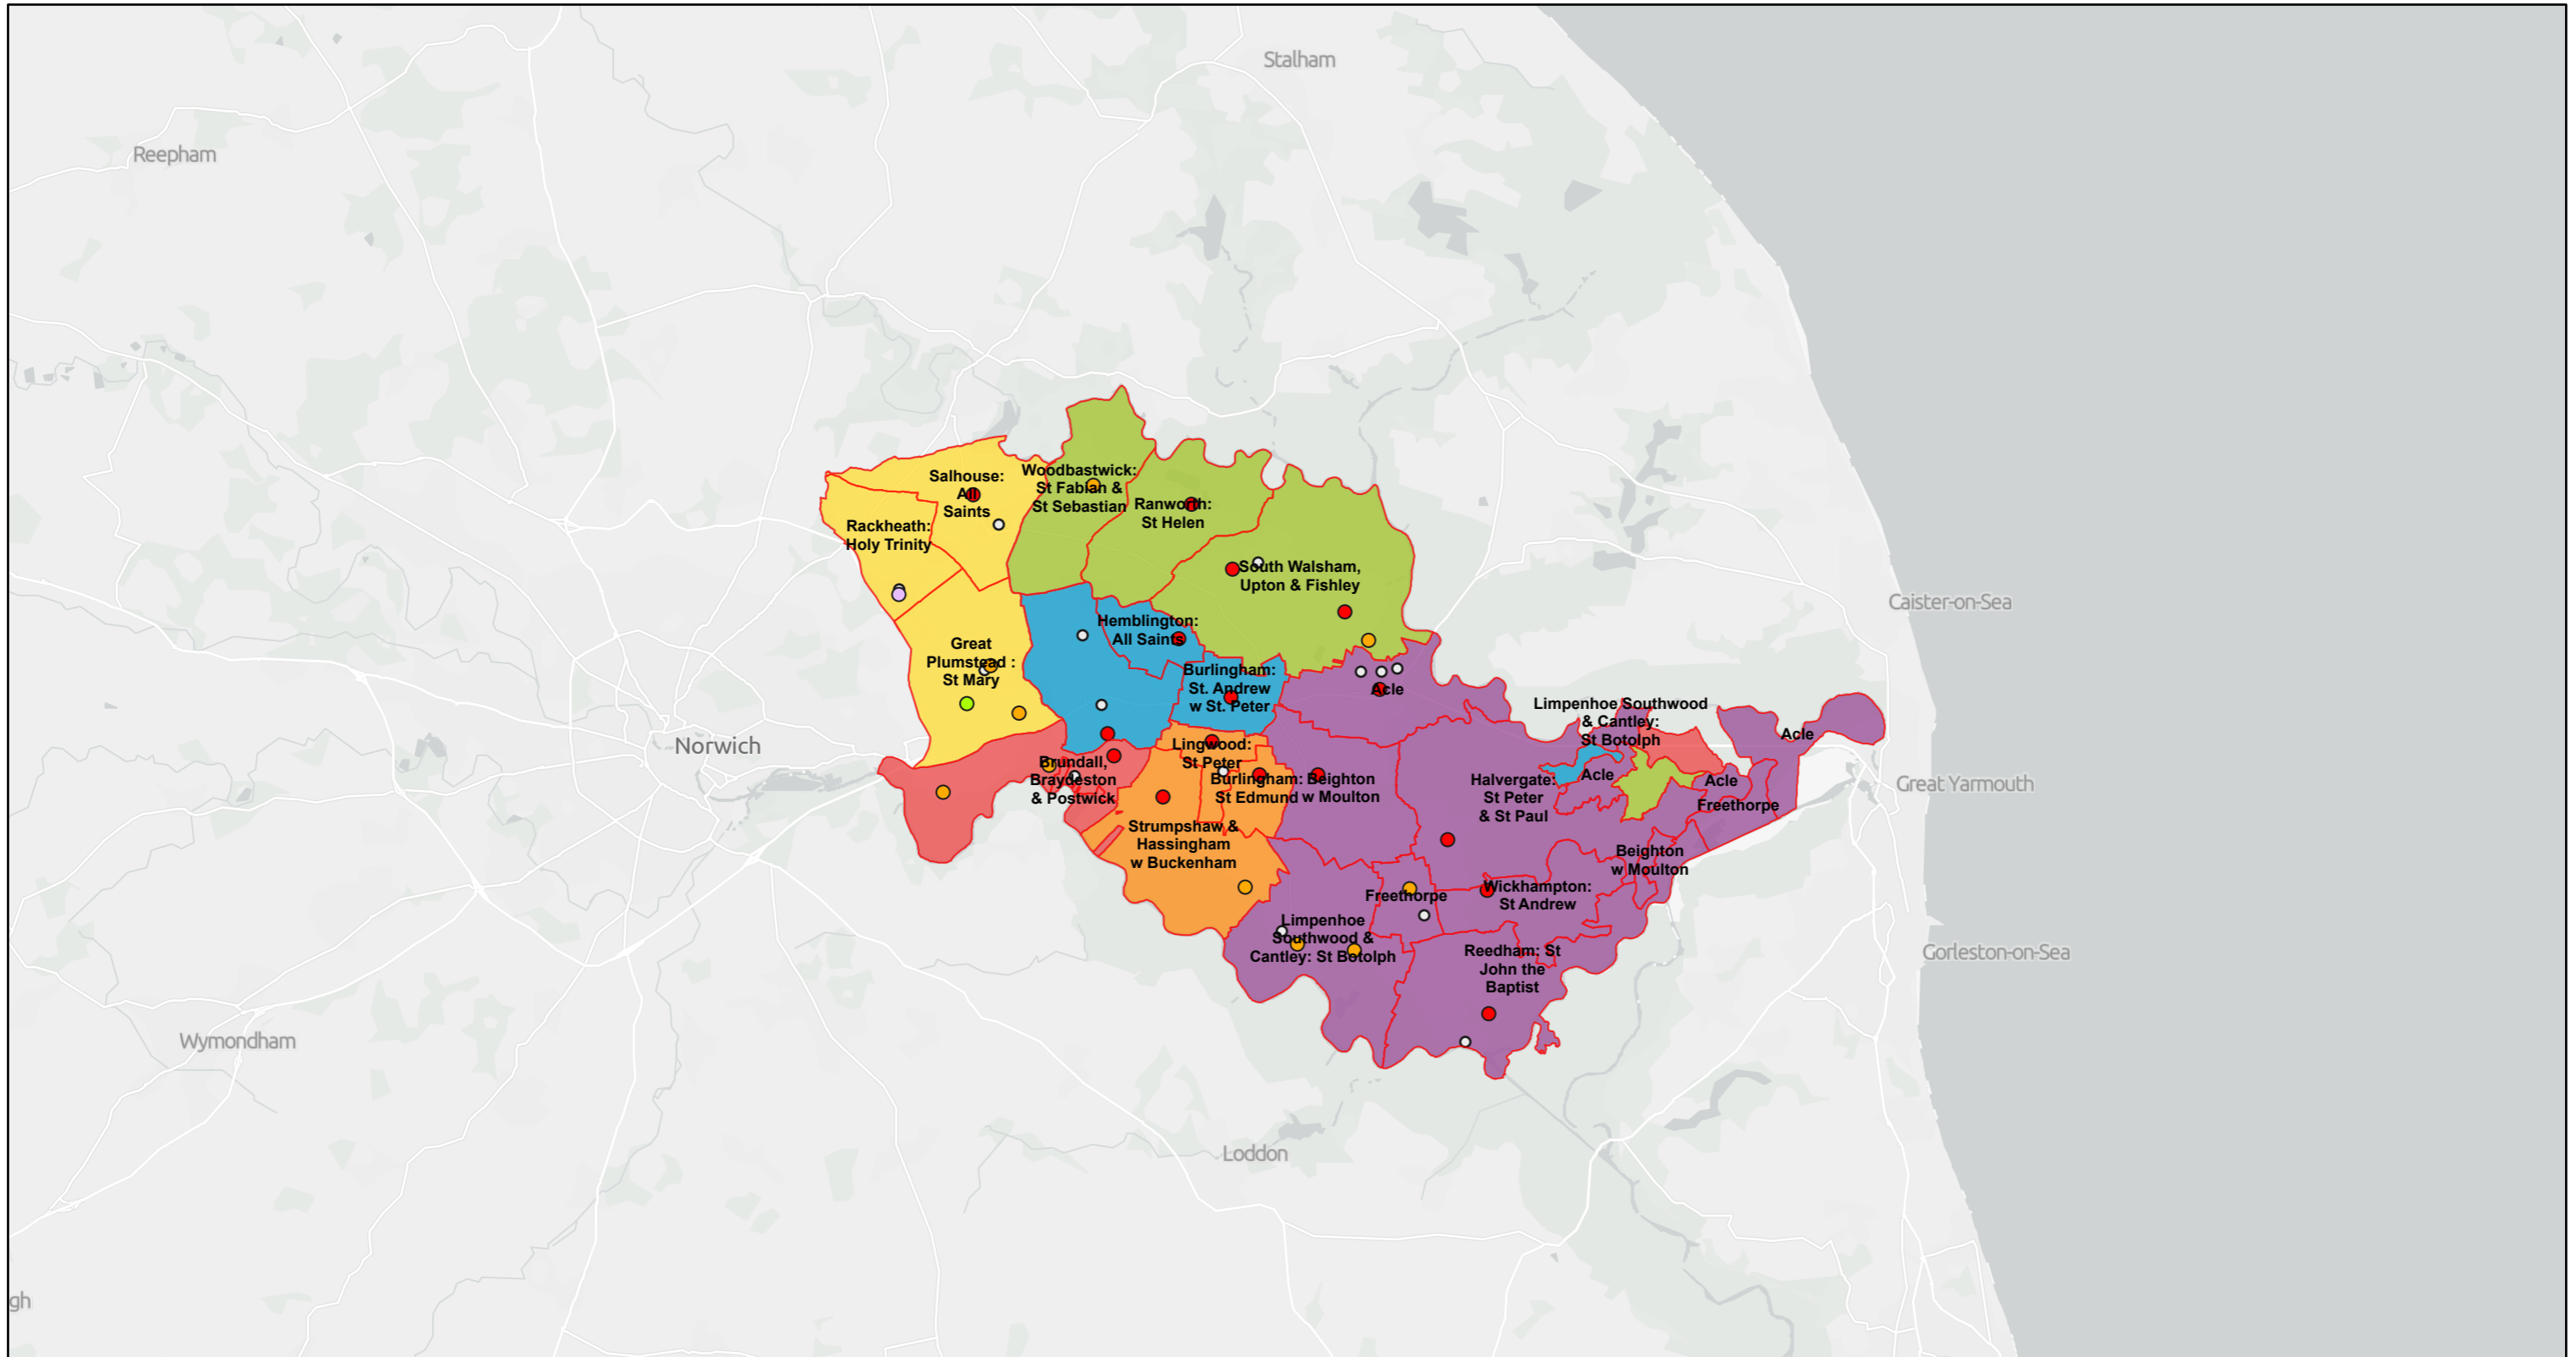

Norfolk-Blofield

06/07/2023

- | | | |
|----------------------------|----------------------|--|
| Parishes (boundaries only) | Unlisted | Broadside |
| Churches | Schools | Acle and Bure to Yare |
| Grade I listed | Benefice | Burlingham St Edmund w Lingwood Strumpshaw etc |
| Grade II* listed | Yare Valley Churches | Gt and Lt Plumstead, Rackheath w Salhouse and Witton |
| Grade II listed | Blofield | |

1:154,211

Contains OS data © Crown Copyright and database right 2022
Contains data from OS Zoomstack