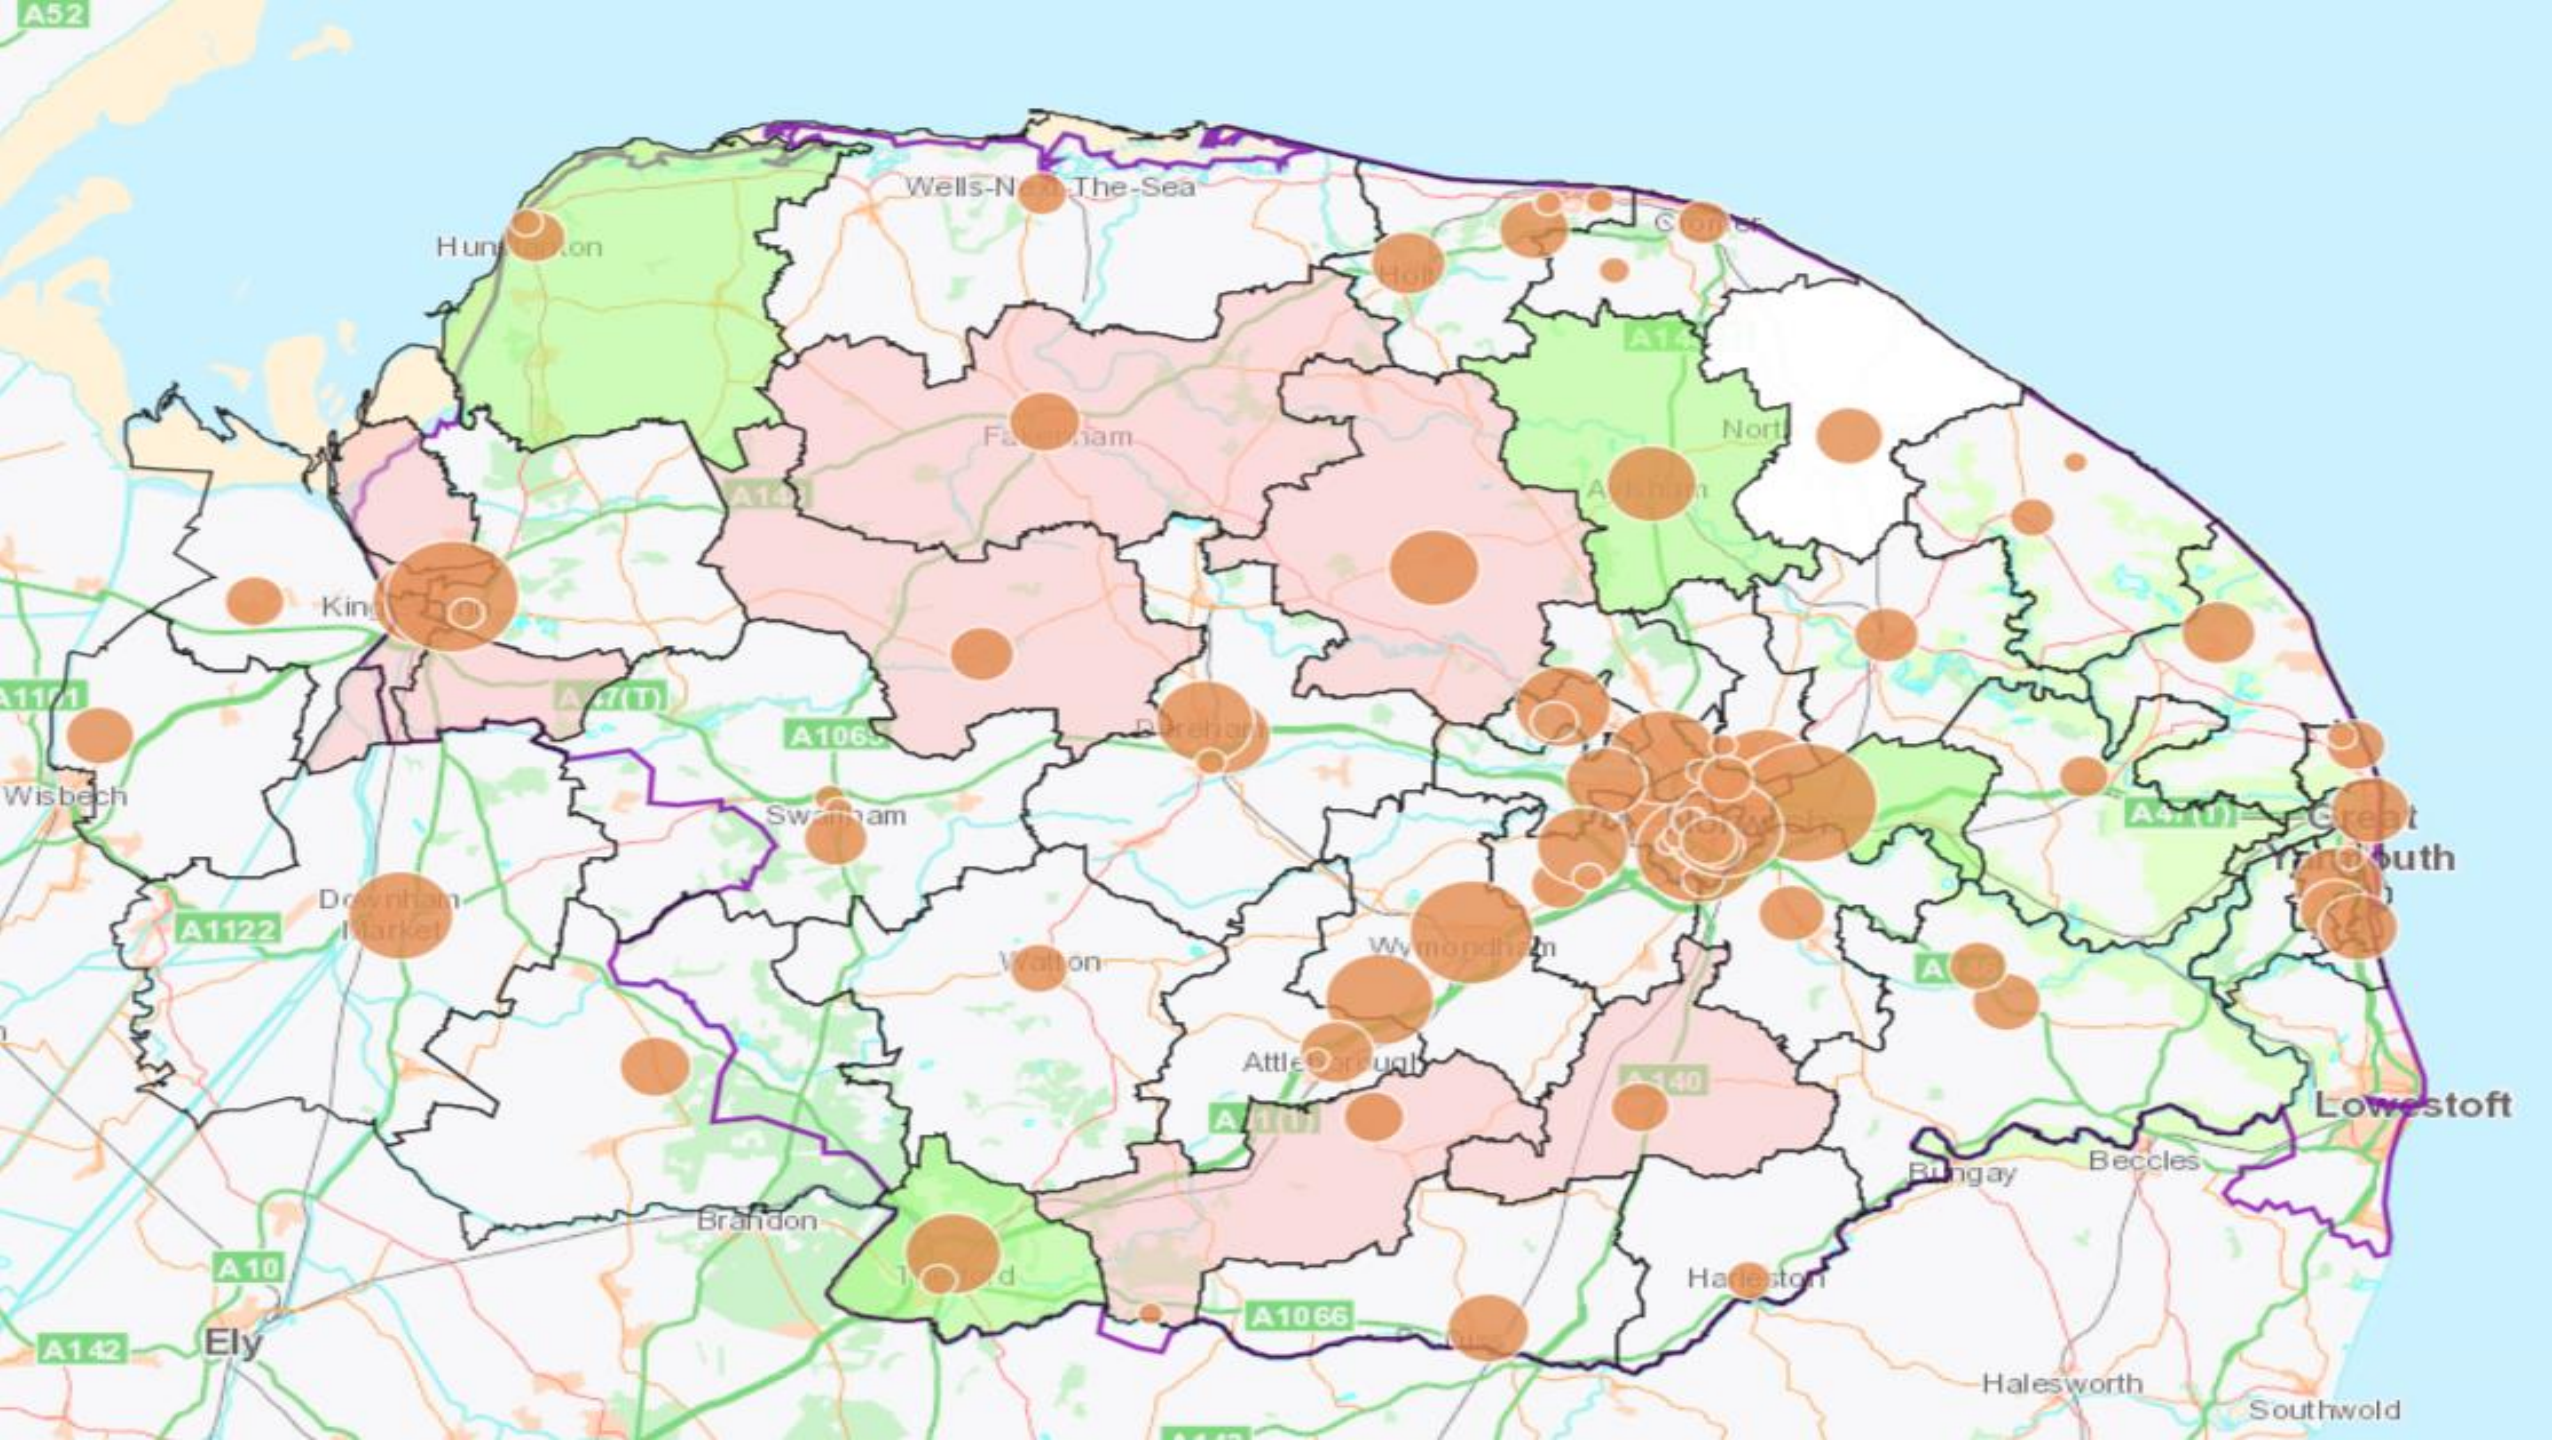

Church Planting & Revitalisation Programme

 THE CHURCH
OF ENGLAND
Diocese of Norwich

- Speak well of one another - Ephesians 4:3-6
- Speak well of the church - Ephesians 5:22-33
- Build wells not fences - Romans 12:9-18

- What is going on in your area already?
- Who are the people in your community?
 - What are the sub communities?
- What is your heart for your community?
- What could you do today without permission, money or resource?